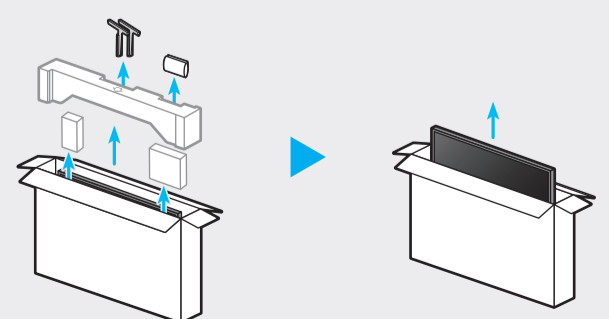

5

6

	A	B	C	D	E	F	G	H	I
43LS03B 43LSB03	38.2 inches (969.5 mm) (96.95 cm)	22.0 inches (557.8 mm) (55.78 cm)	1.0 inches (24.9 mm) (2.49 cm)	23.3 inches (591.9 mm) (59.19 cm)	24.3 inches (616.9 mm) (61.69 cm)	7.7 inches (196.8 mm) (19.68 cm)	42.5 inches (108 cm)	19.0 lbs (8.6 kg)	19.6 lbs (8.9 kg)
50LS03B 50LSB03	44.3 inches (1124.1 mm) (112.41 cm)	25.4 inches (644.9 mm) (64.49 cm)	1.0 inches (24.9 mm) (2.49 cm)	26.7 inches (679.2 mm) (67.92 cm)	27.7 inches (704.2 mm) (70.42 cm)	9.0 inches (227.8 mm) (22.78 cm)	49.5 inches (125 cm)	26.0 lbs (11.8 kg)	26.9 lbs (12.2 kg)

	VESA A x B (mm)	C (mm)	D x 4
43LS03B 43LSB03	200 x 200	9-11	M8
50LS03B 50LSB03		10-12	

SAMSUNG

QUICK SETUP GUIDE
GUIDE D'INSTALLATION RAPIDE
GUÍA RÁPIDA DE CONFIGURACIÓN
GUIA RÁPIDO DE INSTALAÇÃO
KURZANLEITUNG ZUR KONFIGURATION
GUIDA DI INSTALLAZIONE RAPIDA

BN68-13846A-02

43"

50"