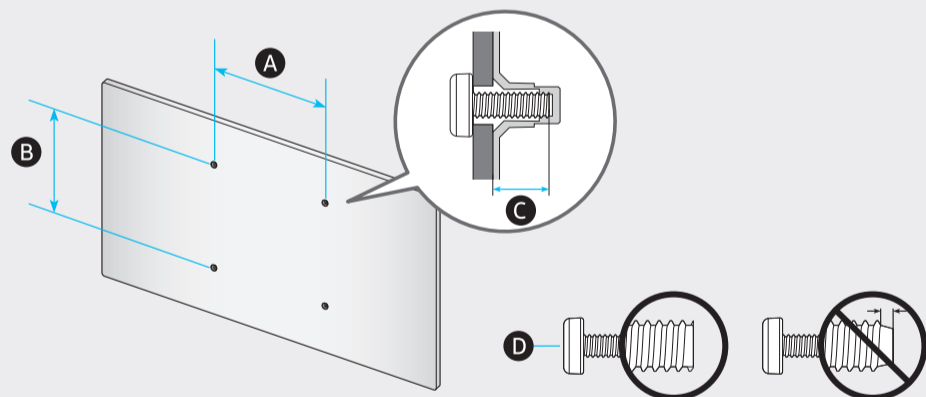

5

6

	A	B	C	D	E	F	G	H	I
43LS03B 43LSB03	38.2 inches (969.5 mm) (96.95 cm)	22.0 inches (557.8 mm) (55.78 cm)	1.0 inches (24.9 mm) (2.49 cm)	23.3 inches (591.9 mm) (59.19 cm)	24.3 inches (616.9 mm) (61.69 cm)	7.7 inches (196.8 mm) (19.68 cm)	42.5 inches (108 cm)	19.0 lbs (8.6 kg)	19.6 lbs (8.9 kg)
50LS03B 50LSB03	44.3 inches (1124.1 mm) (112.41 cm)	25.4 inches (644.9 mm) (64.49 cm)	1.0 inches (24.9 mm) (2.49 cm)	26.7 inches (679.2 mm) (67.92 cm)	27.7 inches (704.2 mm) (70.42 cm)	9.0 inches (227.8 mm) (22.78 cm)	49.5 inches (125 cm)	26.0 lbs (11.8 kg)	26.9 lbs (12.2 kg)

	VESA A x B (mm)	C (mm)	D x 4
43LS03B 43LSB03	200 x 200	9-11	M8
50LS03B 50LSB03		10-12	

SAMSUNG

QUICK SETUP GUIDE  
GUIDE D'INSTALLATION RAPIDE  
GUÍA RÁPIDA DE CONFIGURACIÓN  
GUIA RÁPIDO DE INSTALAÇÃO  
KURZANLEITUNG ZUR KONFIGURATION  
GUIDA DI INSTALLAZIONE RAPIDA

BN68-13846A-02

43"

50"

1

2

2-1

2-2

3