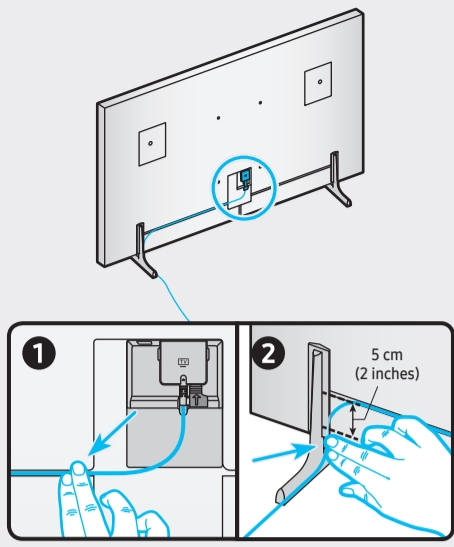

5

6

	A	B	C	D	E	F	G	H	I
43LS03B 43LSB03	38.2 inches (969.5 mm) (96.95 cm)	22.0 inches (557.8 mm) (55.78 cm)	1.0 inches (24.9 mm) (2.49 cm)	23.3 inches (591.9 mm) (59.19 cm)	24.3 inches (616.9 mm) (61.69 cm)	7.7 inches (196.8 mm) (19.68 cm)	42.5 inches (108 cm)	19.0 lbs (8.6 kg)	19.6 lbs (8.9 kg)
50LS03B 50LSB03	44.3 inches (1124.1 mm) (112.41 cm)	25.4 inches (644.9 mm) (64.49 cm)	1.0 inches (24.9 mm) (2.49 cm)	26.7 inches (679.2 mm) (67.92 cm)	27.7 inches (704.2 mm) (70.42 cm)	9.0 inches (227.8 mm) (22.78 cm)	49.5 inches (125 cm)	26.0 lbs (11.8 kg)	26.9 lbs (12.2 kg)

	VESA A x B (mm)	C (mm)	D x 4
43LS03B 43LSB03	200 x 200	9-11	M8
50LS03B 50LSB03		10-12	

SAMSUNG

QUICK SETUP GUIDE  
GUIDE D'INSTALLATION RAPIDE  
GUÍA RÁPIDA DE CONFIGURACIÓN  
GUIA RÁPIDO DE INSTALAÇÃO  
KURZANLEITUNG ZUR KONFIGURATION  
GUIDA DI INSTALLAZIONE RAPIDA