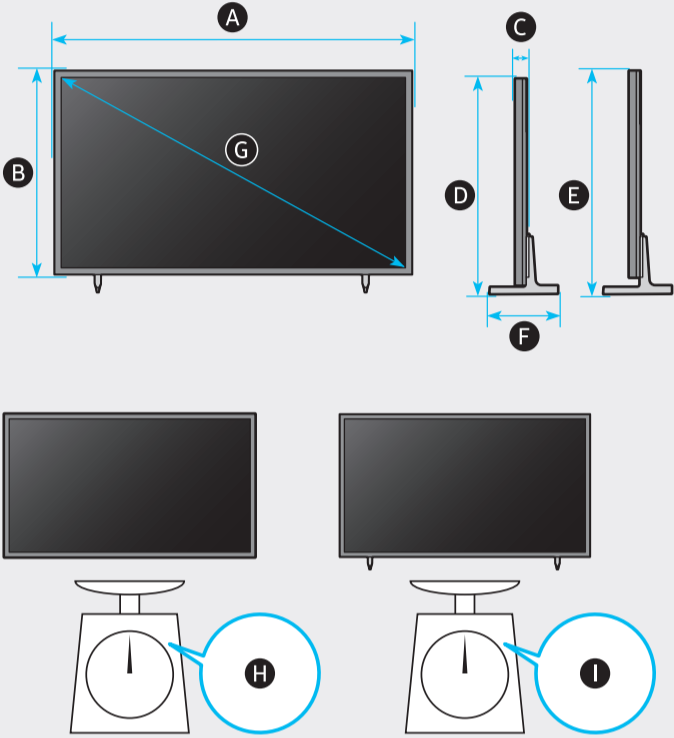

5

6

	A	B	C	D	E	F	G	H	I
43LS03B 43LSB03	38.2 inches (969.5 mm) (96.95 cm)	22.0 inches (557.8 mm) (55.78 cm)	1.0 inches (24.9 mm) (2.49 cm)	23.3 inches (591.9 mm) (59.19 cm)	24.3 inches (616.9 mm) (61.69 cm)	7.7 inches (196.8 mm) (19.68 cm)	42.5 inches (108 cm)	19.0 lbs (8.6 kg)	19.6 lbs (8.9 kg)
50LS03B 50LSB03	44.3 inches (1124.1 mm) (112.41 cm)	25.4 inches (644.9 mm) (64.49 cm)	1.0 inches (24.9 mm) (2.49 cm)	26.7 inches (679.2 mm) (67.92 cm)	27.7 inches (704.2 mm) (70.42 cm)	9.0 inches (227.8 mm) (22.78 cm)	49.5 inches (125 cm)	26.0 lbs (11.8 kg)	26.9 lbs (12.2 kg)

	VESA A x B (mm)	C (mm)	D x 4
43LS03B 43LSB03	200 x 200	9-11	M8
50LS03B 50LSB03		10-12	

SAMSUNG

QUICK SETUP GUIDE  
GUIDE D'INSTALLATION RAPIDE  
GUÍA RÁPIDA DE CONFIGURACIÓN  
GUIA RÁPIDO DE INSTALAÇÃO  
KURZANLEITUNG ZUR KONFIGURATION  
GUIDA DI INSTALLAZIONE RAPIDA