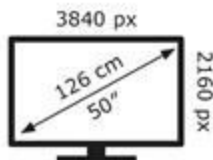

ENERG ⚡

TCL

50C69BX1

65 kWh/1000h

ABCDEF**G**

115 kWh/1000h

2019/2013