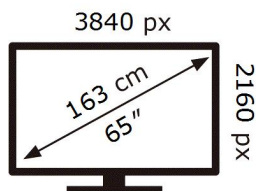

ENERG

SAMSUNG

TQ65S93DAT

90 kWh/1000h

ABCDEF **G**

149 kWh/1000h

2019/2013