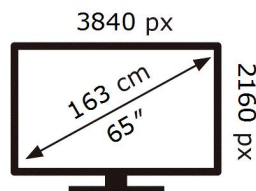

ENERG

SAMSUNG

TQ65S85DAE

101 kWh/1000h

ABCDEF **G**

HDR

148 kWh/1000h

2019/2013