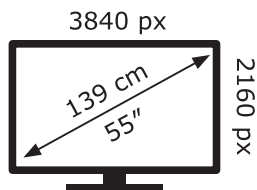

ENERG ⚡

LG Electronics

55UP75006LF

103 kWh/1000h

ABCDEF**G**

129 kWh/1000h

2019/2013