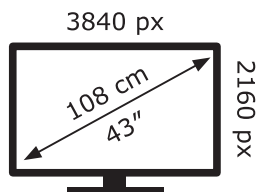

ENERG

LG Electronics

43NANO753PR

66 kWh/1000h

ABCDEF**G**

HDR

86 kWh/1000h

2019/2013