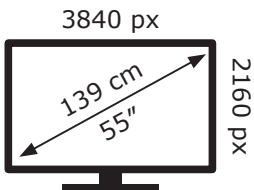

55QLED870X1

83 kWh/1000h

ABCDEF**G**

220 kWh/1000h

ENERG

TCL

55QLED870X1

83 kWh/1000h