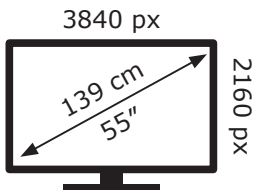

ENERG

TCL

55QLED870X1

83 kWh/1000h

ABCDEF**G**

220 kWh/1000h

ENERG

TCL