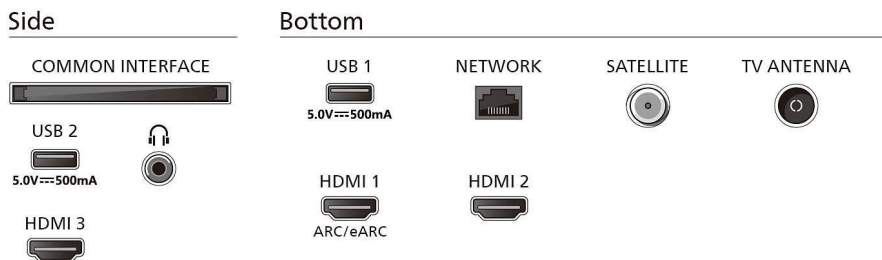

Multimedia Applications

- Video Playback Formats: AVI, HEVC, H264/MPEG-4 AVC, MPEG-1, MPEG-2, MPEG-4, VP9, HEVC/H.265, AV1
- Music Playback Formats: MP3, WAV, AAC, FLAC

- Subtitles Formats Support: .SRT, .SMI, .SSA, .SUB, .ASS, .TXT
- Picture Playback Formats: JPEG, GIF, PNG, BMP, HEIF

Sound

- Output power (RMS): 20W
- Speaker configuration: 2x10W full range speakers
- Codec: Dolby Digital, Dolby Atmos, DTS:X
- Sound Enhancement: Dolby Bass Enhancement, Clear Dialogue, A.I. Sound, A.I. EQ, Dolby Volume Leveler, Night Mode, Sound Personalization

Connectivity

- Number of HDMI connections: 3
- HDMI features: 4K, Audio Return Channel
- EasyLink (HDMI-CEC): Remote control pass-through, System audio control, System standby, One touch play
- Number of USBs: 2
- Wireless connection: Wi-Fi 802.11n, 2x2,Single band
- HDCP 2.3: Yes on all HDMI
- HDMI ARC: Yes on HDMI1
- HDMI 2.1 features: eARC on HDMI 1, eARC/VRR/ ALLM supported
- EasyLink 2.0: HDMI-CEC for Philips TV/SB, External setting via TV UI

Supported HDMI video features

- Gaming: ALLM, HDMI VRR
- HDR: HLG, HDR10, HDR10+ Compatible

EU Energy card

- Off mode power consumption: n.a
- Networked standby mode: less than 0.3 W
- Panel technology used: LED LCD

Accessories

- Included accessories: Remote Control, 2 x AAA Batteries, Table top stand, Power cord, Quick Use Guide, Legal and safety brochure

Design

- Colors of TV: Matt black bezel
- Stand design: Black sticks

Connections

Issue date 2024-01-21

Version: 1.1.0

EAN: 87 18863 04119 2

© 2024 Koninklijke Philips N.V.
All Rights reserved.

Specifications are subject to change without notice.
Trademarks are the property of Koninklijke Philips N.V.
or their respective owners.

www.philips.com

* This television contains lead only in certain parts or components where no technology alternatives exist in accordance with existing exemption clauses under the RoHS Directive.
* The TV supports DVB reception for 'Free to air' broadcast. Specific DVB operators may not be supported. An up to date list can be found in the FAQ section of the Philips support website. For some operators Conditional Access and subscription are required. Contact your operator for more information.
* Smart TV app availability varies per TV model and country. For more details please visit: www.philips.com/smarttv
* Philips TV Remote app and related functionalities vary per TV model, operator and country, as well as smart device model and OS. For more details please visit: www.philips.com/TVRemoteapp
* EPG and actual visibility (up to 8 days) is country- and operator-dependent.
* Netflix subscription required. Subject to terms on <https://www.netflix.com>
* Amazon Prime is available in selected languages and countries.
* Amazon, Alexa and all related logos are trademarks of Amazon.com, Inc. or its affiliates. Amazon Alexa is available in selected languages and countries.
* Over-the-top media services button on remote control will be different per country. Please refer to the actual product in the box.
* Google Assistant is available in different languages and countries specific to product types.