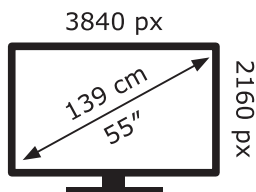

**ENERG** ⚡

**LG Electronics**

55US662H9ZC

**102** kWh/1000h

ABCDEF**G**

**121** kWh/1000h

2019/2013