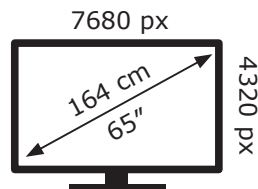

# ENERGY

LG Electronics

65NANO956NA

**177** kWh/1000h

ABCDEF**G**

**226** kWh/1000h

2019/2013