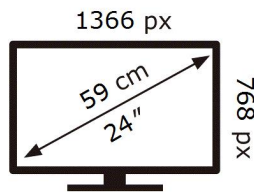

ENERG 

SAMSUNG

UE24N4305AK

21 kWh/1000h

2019/2013