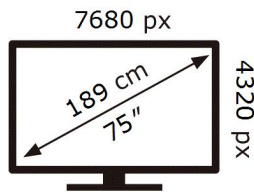

ENERG 

SAMSUNG

QE75QN700BT

247 kWh/1000h

ABCDEF **G**

HDR

329 kWh/1000h

2019/2013