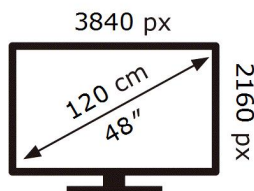

ENERG 

SAMSUNG

TQ48S90DAE

66 kWh/1000h

ABCDEF **G**

103 kWh/1000h

2019/2013