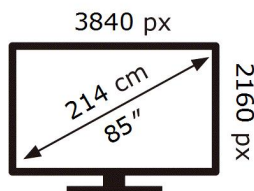

ENERG

SAMSUNG

TQ85Q80CAT

168 kWh/1000h

ABCDEF **G**

HDR

476 kWh/1000h

2019/2013