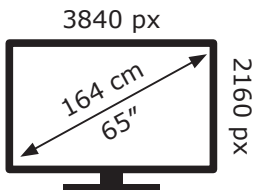

ENERG

TCL

65C935X1

130 kWh/1000h

ABCDEF**G**

286 kWh/1000h