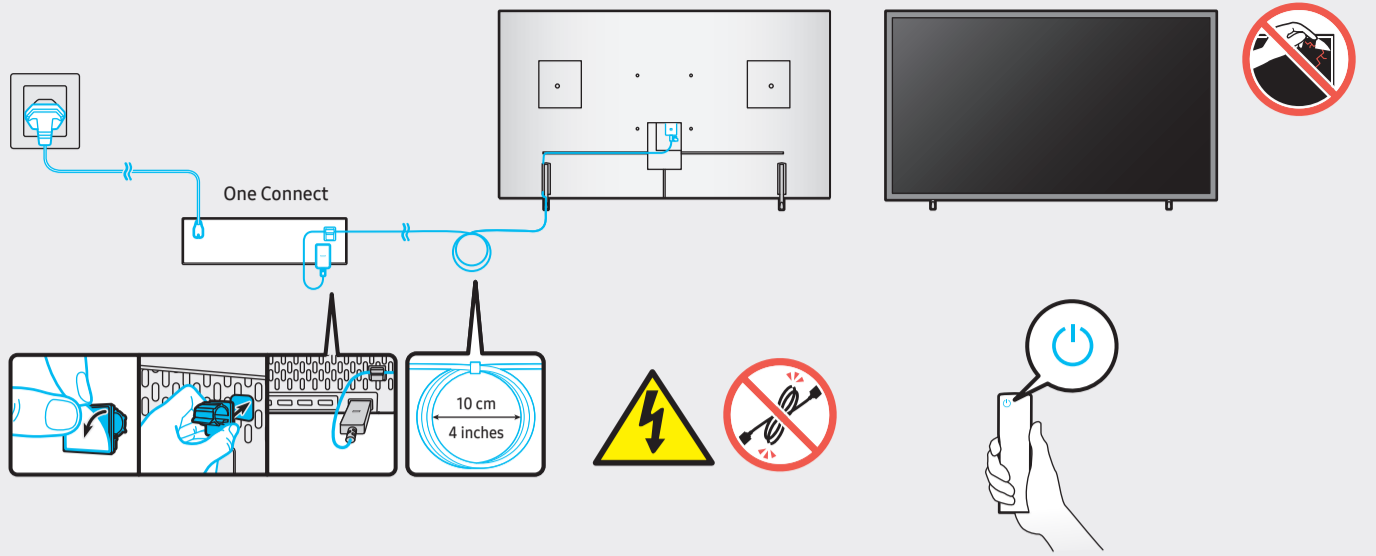

5

6

	A	B	C	D	E	F	G	H	I
55LS03B 55LSB03	48.7 inches (1237.9 mm) (123.79 cm)	27.9 inches (708.8 mm) (70.88 cm)	1.0 inches (24.9 mm) (2.49 cm)	29.3 inches (743.4 mm) (74.34 cm)	30.3 inches (768.4 mm) (76.84 cm)	9.0 inches (227.8 mm) (22.78 cm)	54.6 inches (138 cm)	37.3 lbs (16.9 kg)	38.1 lbs (17.3 kg)
65LS03B 65LSB03	57.4 inches (1456.8 mm) (145.68 cm)	32.8 inches (831.9 mm) (83.19 cm)	1.0 inches (24.9 mm) (2.49 cm)	34.2 inches (868.9 mm) (86.89 cm)	35.2 inches (893.9 mm) (89.39 cm)	10.3 inches (260.9 mm) (26.09 cm)	64.5 inches (163 cm)	49.4 lbs (22.4 kg)	50.3 lbs (22.8 kg)

	VESA A x B (mm)	C (mm)	D x 4
55LS03B 55LSB03	200 x 200	10-12	M8
65LS03B 65LSB03	400 x 300		

SAMSUNG

QUICK SETUP GUIDE
GUIDE D'INSTALLATION RAPIDE
GUÍA RÁPIDA DE CONFIGURACIÓN
GUIA RÁPIDO DE INSTALAÇÃO
KURZANLEITUNG ZUR KONFIGURATION
GUIDA DI INSTALLAZIONE RAPIDA

BN68-13846B-01

55"

65"