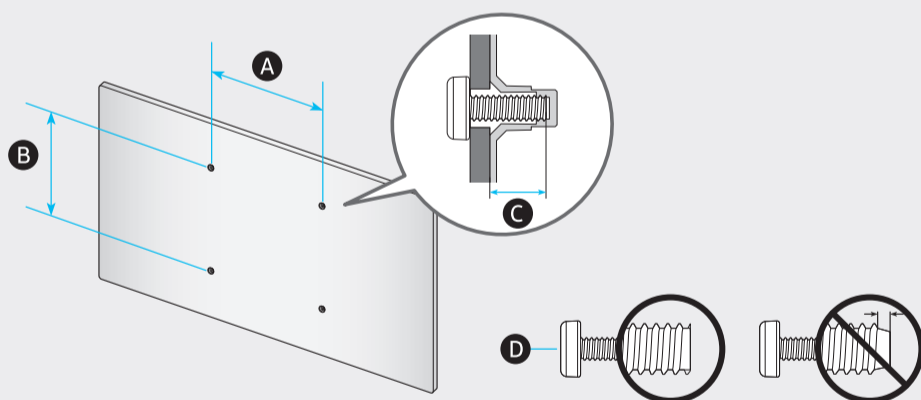

5

6

| | A | B | C | D | E | F | G | H | I |
|--------------------|---|---|--------------------------------------|---|---|---|-------------------------|-----------------------|-----------------------|
| 55LS03B 55LSB03 | 48.7 inches (1237.9 mm) (123.79 cm) | 27.9 inches (708.8 mm) (70.88 cm) | 1.0 inches (24.9 mm) (2.49 cm) | 29.3 inches (743.4 mm) (74.34 cm) | 30.3 inches (768.4 mm) (76.84 cm) | 9.0 inches (227.8 mm) (22.78 cm) | 54.6 inches (138 cm) | 37.3 lbs (16.9 kg) | 38.1 lbs (17.3 kg) |
| 65LS03B 65LSB03 | 57.4 inches (1456.8 mm) (145.68 cm) | 32.8 inches (831.9 mm) (83.19 cm) | 1.0 inches (24.9 mm) (2.49 cm) | 34.2 inches (868.9 mm) (86.89 cm) | 35.2 inches (893.9 mm) (89.39 cm) | 10.3 inches (260.9 mm) (26.09 cm) | 64.5 inches (163 cm) | 49.4 lbs (22.4 kg) | 50.3 lbs (22.8 kg) |

| | VESA A x B (mm) | C (mm) | D x 4 |
|--------------------|-----------------|--------|-------|
| 55LS03B 55LSB03 | 200 x 200 | 10-12 | M8 |
| 65LS03B 65LSB03 | 400 x 300 | | |

SAMSUNG

QUICK SETUP GUIDE
GUIDE D'INSTALLATION RAPIDE
GUÍA RÁPIDA DE CONFIGURACIÓN
GUIA RÁPIDO DE INSTALAÇÃO
KURZANLEITUNG ZUR KONFIGURATION
GUIDA DI INSTALLAZIONE RAPIDA

BN68-13846B-01

55"

65"

1

2

2-1

2-2

3