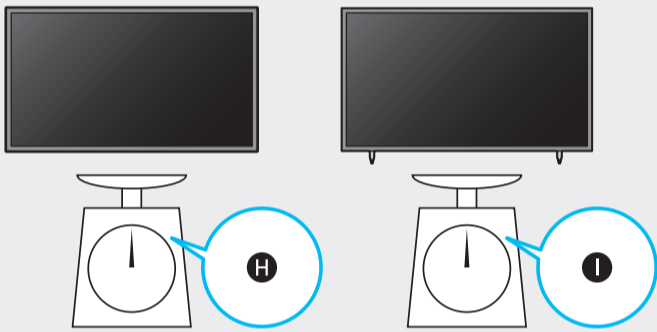

5

6

| | A | B | C | D | E | F | G | H | I |
|--------------------|---|---|--------------------------------------|---|---|---|-------------------------|-----------------------|-----------------------|
| 55LS03B 55LSB03 | 48.7 inches (1237.9 mm) (123.79 cm) | 27.9 inches (708.8 mm) (70.88 cm) | 1.0 inches (24.9 mm) (2.49 cm) | 29.3 inches (743.4 mm) (74.34 cm) | 30.3 inches (768.4 mm) (76.84 cm) | 9.0 inches (227.8 mm) (22.78 cm) | 54.6 inches (138 cm) | 37.3 lbs (16.9 kg) | 38.1 lbs (17.3 kg) |
| 65LS03B 65LSB03 | 57.4 inches (1456.8 mm) (145.68 cm) | 32.8 inches (831.9 mm) (83.19 cm) | 1.0 inches (24.9 mm) (2.49 cm) | 34.2 inches (868.9 mm) (86.89 cm) | 35.2 inches (893.9 mm) (89.39 cm) | 10.3 inches (260.9 mm) (26.09 cm) | 64.5 inches (163 cm) | 49.4 lbs (22.4 kg) | 50.3 lbs (22.8 kg) |

| | VESA A x B (mm) | C (mm) | D x 4 |
|--------------------|-----------------|--------|-------|
| 55LS03B 55LSB03 | 200 x 200 | 10-12 | M8 |
| 65LS03B 65LSB03 | 400 x 300 | | |

SAMSUNG

QUICK SETUP GUIDE
GUIDE D'INSTALLATION RAPIDE
GUÍA RÁPIDA DE CONFIGURACIÓN
GUIA RÁPIDO DE INSTALAÇÃO
KURZANLEITUNG ZUR KONFIGURATION
GUIDA DI INSTALLAZIONE RAPIDA