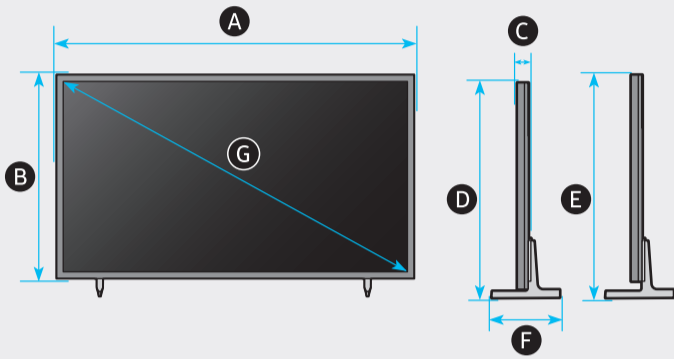

5

6

| | A | B | C | D | E | F | G | H | I |
|--------------------|---|---|--------------------------------------|---|---|---|-------------------------|-----------------------|-----------------------|
| 55LS03B 55LSB03 | 48.7 inches (1237.9 mm) (123.79 cm) | 27.9 inches (708.8 mm) (70.88 cm) | 1.0 inches (24.9 mm) (2.49 cm) | 29.3 inches (743.4 mm) (74.34 cm) | 30.3 inches (768.4 mm) (76.84 cm) | 9.0 inches (227.8 mm) (22.78 cm) | 54.6 inches (138 cm) | 37.3 lbs (16.9 kg) | 38.1 lbs (17.3 kg) |
| 65LS03B 65LSB03 | 57.4 inches (1456.8 mm) (145.68 cm) | 32.8 inches (831.9 mm) (83.19 cm) | 1.0 inches (24.9 mm) (2.49 cm) | 34.2 inches (868.9 mm) (86.89 cm) | 35.2 inches (893.9 mm) (89.39 cm) | 10.3 inches (260.9 mm) (26.09 cm) | 64.5 inches (163 cm) | 49.4 lbs (22.4 kg) | 50.3 lbs (22.8 kg) |

| | VESA A x B (mm) | C (mm) | D x 4 |
|--------------------|-----------------|--------|-------|
| 55LS03B 55LSB03 | 200 x 200 | 10-12 | M8 |
| 65LS03B 65LSB03 | 400 x 300 | | |

SAMSUNG

QUICK SETUP GUIDE
GUIDE D'INSTALLATION RAPIDE
GUÍA RÁPIDA DE CONFIGURACIÓN
GUIA RÁPIDO DE INSTALAÇÃO
KURZANLEITUNG ZUR KONFIGURATION
GUIDA DI INSTALLAZIONE RAPIDA

BN68-13846B-01

55"

65"

1

2

2-1

2-2

3