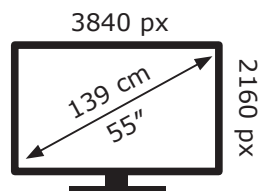

ENERG 

LG Electronics

55NANO796NE

101 kWh/1000h

ABCDEF**G**

126 kWh/1000h

2019/2013