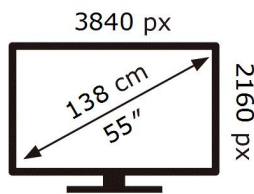

**ENERG**

**SAMSUNG**

QE55LS03AAU

**103** kWh/1000h

ABCDEF **G**

**HDR**

**174** kWh/1000h

2019/2013