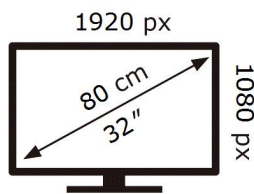

ENERG

SAMSUNG

TQ32LS03CBU

27 kWh/1000h

ABCDEF **G**

49 kWh/1000h

2019/2013