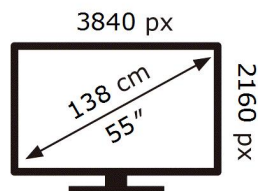

ENERG

SAMSUNG

QE55Q67AAU

77 kWh/1000h

ABCDEF **G**

HDR

140 kWh/1000h

2019/2013