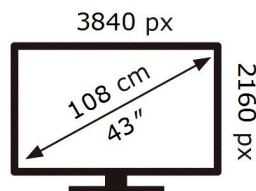

**ENERG**

**SAMSUNG**

UE43AU7105K

**70** kWh/1000h

ABCDEF **G**

**103** kWh/1000h

2019/2013