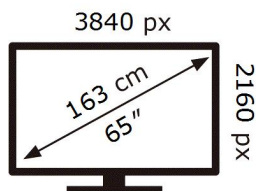

ENERG

SAMSUNG

TQ65Q73DAT

85 kWh/1000h

ABCDEF **G**

220 kWh/1000h

2019/2013