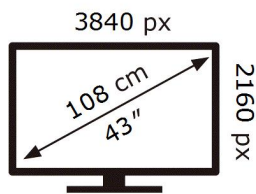

ENERG

SAMSUNG

TQ43LS01BHU

54 kWh/1000h

ABCDEF **G**

116 kWh/1000h

2019/2013