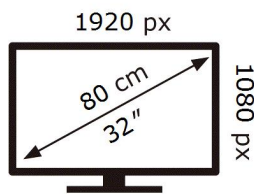

ENERG

SAMSUNG

UE32T5305CK

33 kWh/1000h

ABCDEF **G**

HDR

55 kWh/1000h

2019/2013