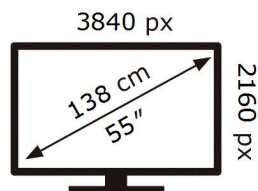

ENERG

SAMSUNG

QE55Q60BAU

77 kWh/1000h

ABCDEF **G**

130 kWh/1000h

2019/2013