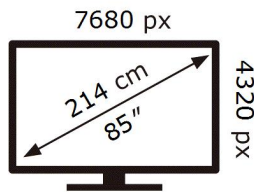

ENERG 

SAMSUNG

QE85QN800AT

305 kWh/1000h

ABCDEF **G**

HDR

449 kWh/1000h

2019/2013