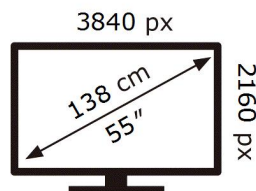

ENERG

SAMSUNG

QE55QN85CAT

77 kWh/1000h

ABCDEF **G**

HDR

155 kWh/1000h

2019/2013