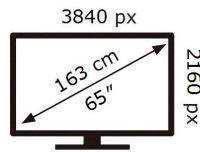

**ENERGY**

SAMSUNG

QE65Q70AAT

**101** kWh/1000h

ABCDEF **G**

**202** kWh/1000h

2019/2013