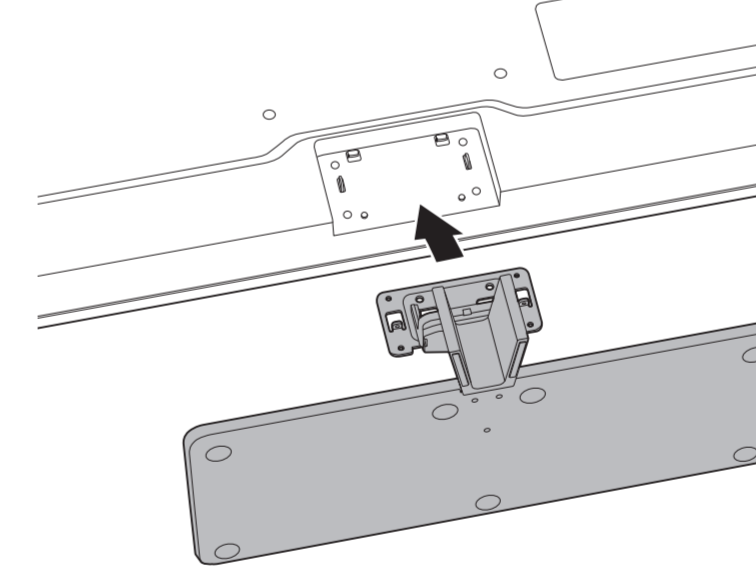

6

7

1 65"

2 Wall Mount dimensions (x, y)

- 43" 100x200mm M6 (L: 10mm~12mm) 108 cm
- 50" 200x300mm M6 (L: 10mm~16mm) 126 cm
- 55" 200x300mm M6 (L: 10mm~16mm) 139 cm
- 65" 300x300mm M6 (L: 12mm~20mm) 164 cm