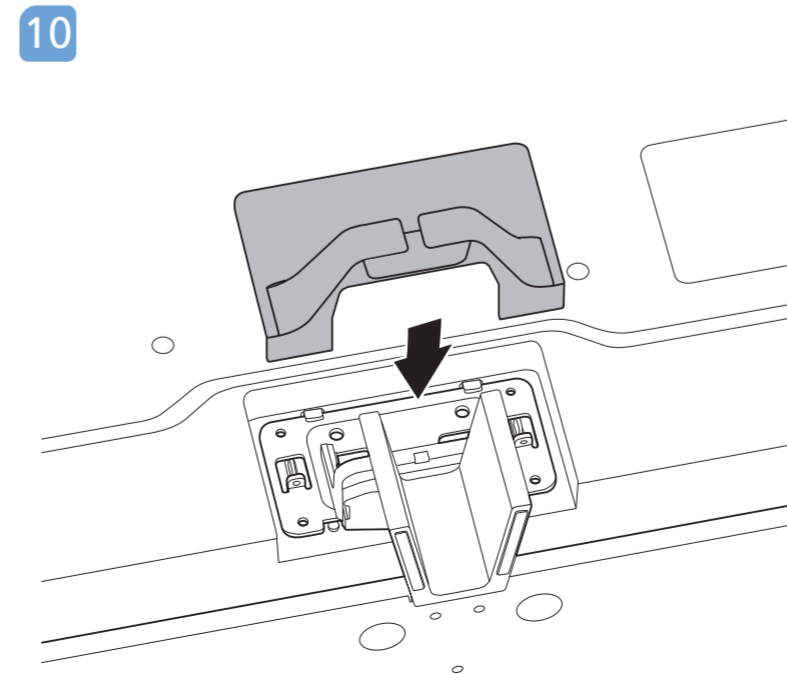

Register to find out more and get support
www.philips.com/TVsupport

A 1a 43"/50"/55"

1b 65"

2

3

B

4

5 43"/50"/55"/65"

6

7

1 65"

2 Wall Mount dimensions (x, y)

- 43" 100x200mm M6 (L: 10mm~12mm) 108 cm
- 50" 200x300mm M6 (L: 10mm~16mm) 126 cm
- 55" 200x300mm M6 (L: 10mm~16mm) 139 cm
- 65" 300x300mm M6 (L: 12mm~20mm) 164 cm

8

9

10

11