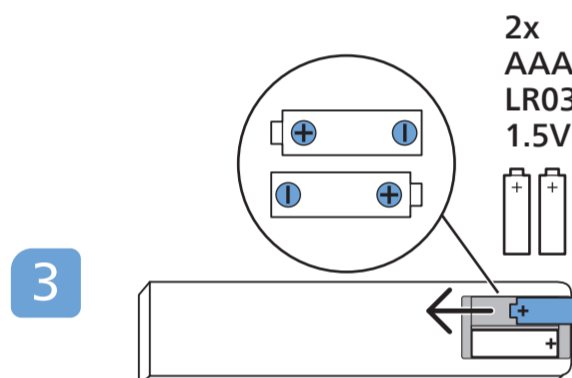

English
Български
Čeština
Hrvatski
Dans
Deutsch
Ελληνικά
Eesti

Read the safety instructions.
Прочетете инструкциите за безопасност.
Přečtěte si bezpečnostní pokyny.
Pročitajte sigurnosne upute.
Læs sikkerhedsforskrifterne.
Lesen Sie die Sicherheitshinweise.
Διαβάστε τις οδηγίες ασφαλείας.
Lugege ohutusnõudeid.

Español
Français
Italiano
Қазақша
Latviešu
Lietuvių
Magyar
Nederlands
Norsk

Lea las instrucciones de seguridad.
Lisez les consignes de sécurité.
Leggere le istruzioni di sicurezza.
Қорғаныстық нұсқаулар.
Izlasiet drošības norādījumus.
Perskaitykite saugos instrukcijas.
Olvasa el a biztonságí utasításokat.
Lees de veiligheidsvoorschriften.
Les sikkerhetsforskriftene.

Polski
Português
Română
Русский
Srpski
Slovenščina
Slovenský
Suomi

Zapoznaj się z instrukcjami bezpieczeństwa.
Leia as instruções de segurança.
Citiți instrucțiunile de siguranță.
Читайте инструкции по технике безопасности.
Pročitajte bezbednosna uputstva.
Preberite varnostna navodila.
Prečítajte si bezpečnostní pokyny.
Lue turvaohjeet.

Svenska
தமிழ்
Türkçe
Українська

Läs säkerhetsinstruktionerna.
ໂປ່ງຄວາມທ່າວະນໍາດ້ານຄວາມປອດຄວບ
Güvenlik talimatlarını okuyun.
Читайте інструкції з техніки безпеки.
قراءة تعليمات السلامة.
קרא את הוראות הבטיחות
עברית

AMBILIGHT tv