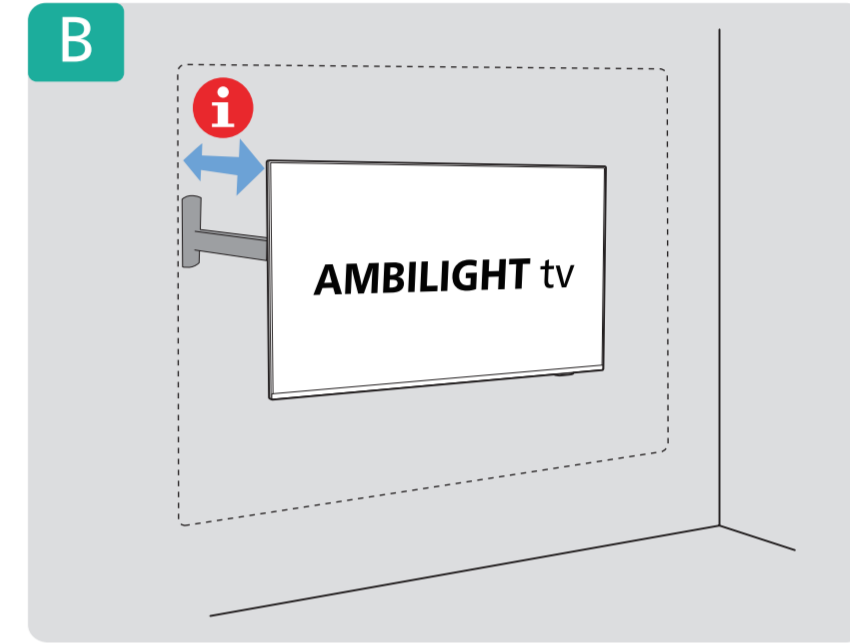

Register to find out more and get support
www.philips.com/TVsupport

A 1a 43"/50"/55"

1b 65"

2

3

B

4

5 43"/50"/55"/65"

6

7

1 65"

2 Wall Mount dimensions (x, y)

- 43" 100x200mm M6 (L: 10mm~12mm) 108 cm
- 50" 200x300mm M6 (L: 10mm~16mm) 126 cm
- 55" 200x300mm M6 (L: 10mm~16mm) 139 cm
- 65" 300x300mm M6 (L: 12mm~20mm) 164 cm