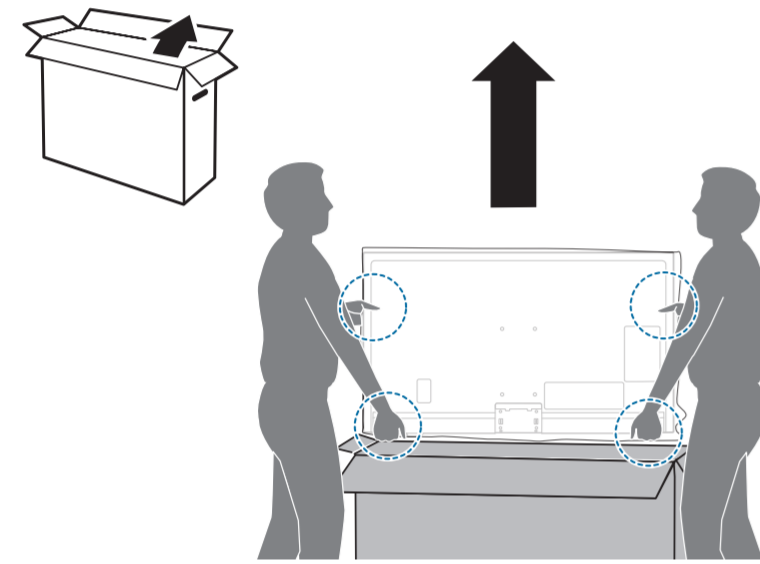

A 1a 43"/50"/55"