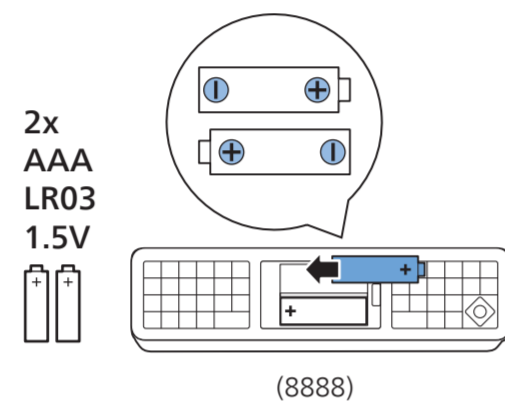

English
Български
Čeština
Hrvatski
Dans
Deutsch
Ελληνικά
Eesti

Read the safety instructions.
Прочетете инструкциите за безопасност.
Přečtěte si bezpečnostní pokyny.
Pročitajte sigurnosne upute.
Læs sikkerhedsforskrifterne.
Lesen Sie die Sicherheitshinweise.
Διαβάστε τις οδηγίες ασφαλείας.
Lugege ohutusnõudeid.

Español
Français
Italiano
Қазақша
Latviešu
Lietuvių
Magyar
Nederlands
Norsk

Lea las instrucciones de seguridad.
Lisez les consignes de sécurité.
Leggere le istruzioni di sicurezza.
Қорғаныстық нұсқаулар.
Izlasiet drošības norādījumus.
Perskaitykite saugos instrukcijas.
Olvasa el a biztonságí utasításokat.
Lees de veiligheidsvoorschriften.
Les sikkerhetsforskriftene.

Polski
Português
Română
Русский
Srpski
Slovenščina
Slovenský
Suomi

Zapoznaj się z instrukcjami bezpieczeństwa.
Leia as instruções de segurança.
Citiți instrucțiunile de siguranță.
Читайте инструкции по технике безопасности.
Pročitajte bezbednosna uputstva.
Preberite varnostna navodila.
Prečítajte si bezpečnostní pokyny.
Lue turvaohjeet.

Svenska
தமிழ்
Türkçe
Українська

Läs säkerhetsinstruktionerna.
ໂປ່ງຄວາມທ່າວະນໍາດ້ານຄວາມປອດຄວບ
Güvenlik talimatlarını okuyun.
Читайте інструкції з техніки безпеки.
قراءة تعليمات السلامة.
קרא את הוראות הבטיחות
עברית

AMBILIGHT tv