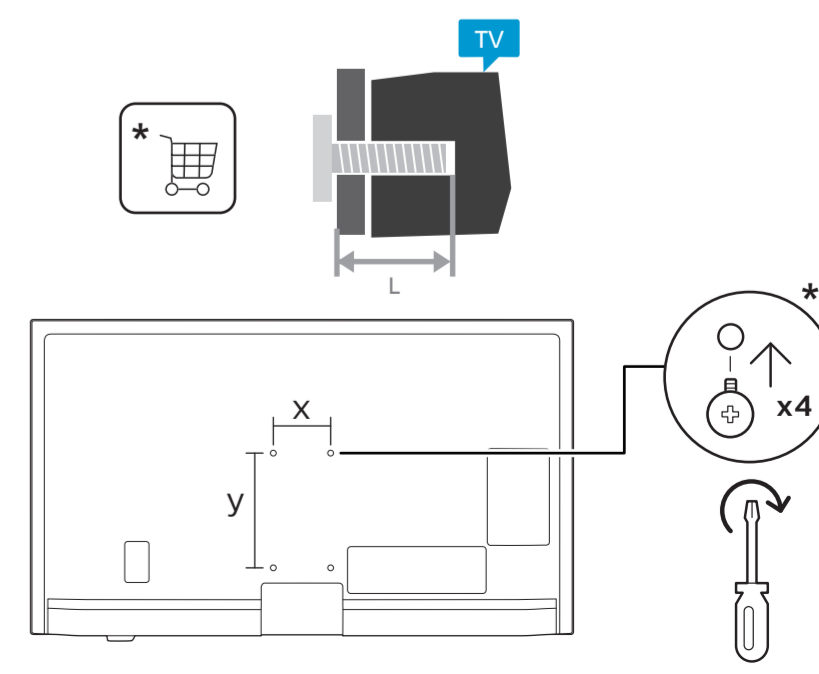

Register to find out more and get support
www.philips.com/TVsupport

A 1a 43"/50"/55"

1b 65"

2

3

B

4

5 43"/50"/55"/65"

6

7

1 65"

2 Wall Mount dimensions (x, y)

- 43" 100x200mm M6 (L: 10mm~12mm) 108 cm
- 50" 200x300mm M6 (L: 10mm~16mm) 126 cm
- 55" 200x300mm M6 (L: 10mm~16mm) 139 cm
- 65" 300x300mm M6 (L: 12mm~20mm) 164 cm

8

9

10

11