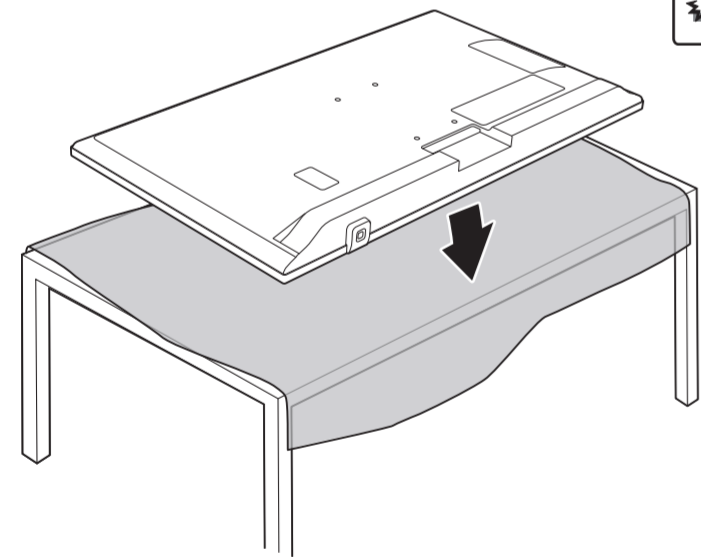

Register to find out more and get support
www.philips.com/TVsupport

A 1a 43"/50"/55"

1b 65"

2

3

B

4

5 43"/50"/55"/65"

6

7

1 65"

2 Wall Mount dimensions (x, y)

- 43" 100x200mm M6 (L: 10mm~12mm) 108 cm
- 50" 200x300mm M6 (L: 10mm~16mm) 126 cm
- 55" 200x300mm M6 (L: 10mm~16mm) 139 cm
- 65" 300x300mm M6 (L: 12mm~20mm) 164 cm

8

9

10

11