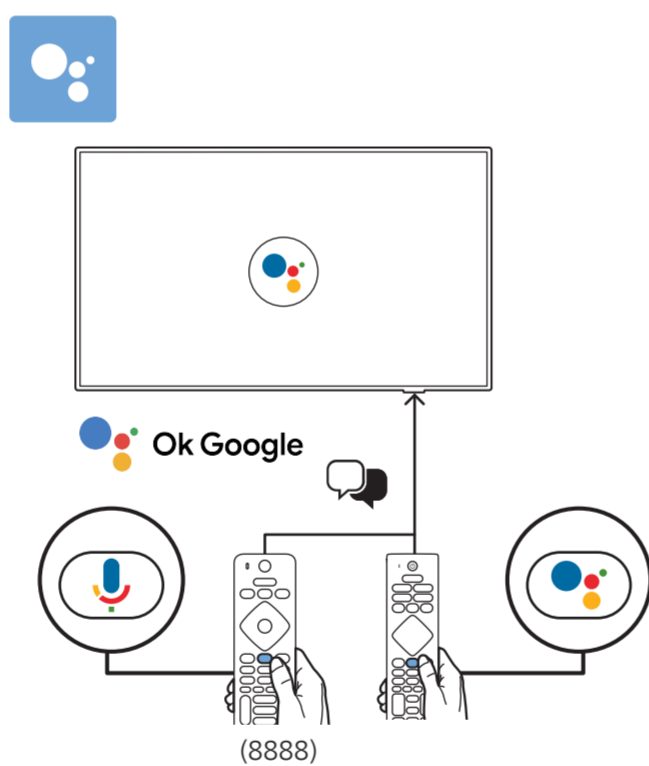

English
Български
Čeština
Hrvatski
Dans
Deutsch
Ελληνικά
Eesti

Read the safety instructions.
Прочетете инструкциите за безопасност.
Přečtěte si bezpečnostní pokyny.
Pročitajte sigurnosne upute.
Læs sikkerhedsforskrifterne.
Lesen Sie die Sicherheitshinweise.
Διαβάστε τις οδηγίες ασφαλείας.
Lugege ohutusnõudeid.

Español
Français
Italiano
Қазақша
Latviešu
Lietuvių
Magyar
Nederlands
Norsk

Lea las instrucciones de seguridad.
Lisez les consignes de sécurité.
Leggere le istruzioni di sicurezza.
Қорғаныстық нұсқаулар.
Izlasiet drošības norādījumus.
Perskaitykite saugos instrukcijas.
Olvasa el a biztonságí utasításokat.
Lees de veiligheidsvoorschriften.
Les sikkerhetsforskriftene.

Polski
Português
Română
Русский
Srpski
Slovenščina
Slovenský
Suomi

Zapoznaj się z instrukcjami bezpieczeństwa.
Leia as instruções de segurança.
Citiți instrucțiunile de siguranță.
Читайте инструкции по технике безопасности.
Pročitajte bezbednosna uputstva.
Preberite varnostna navodila.
Prečítajte si bezpečnostní pokyny.
Lue turvaohjeet.

Svenska
தமிழ்
Türkçe
Українська

Läs säkerhetsinstruktionerna.
ໂປ່ງຄວາມທ່າວະນໍາດ້ານຄວາມປອດຄວບ
Güvenlik talimatlarını okuyun.
Читайте інструкції з техніки безпеки.
قراءة تعليمات السلامة.
קרא את הוראות הבטיחות
עברית

AMBILIGHT tv