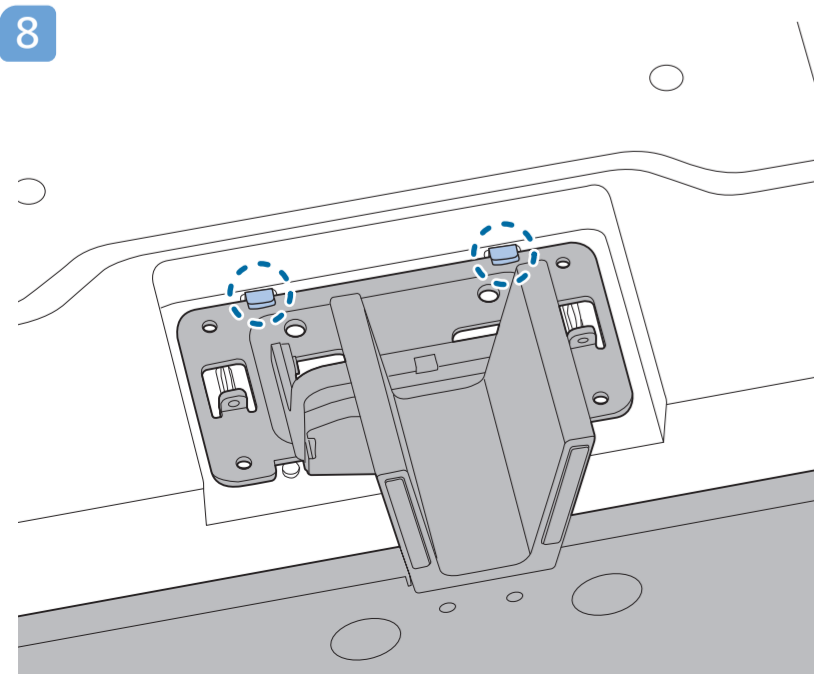

Register to find out more and get support
www.philips.com/TVsupport

A 1a 43"/50"/55"

1b 65"

2

3

B

4

5 43"/50"/55"/65"

6

7

1 65"

2 Wall Mount dimensions (x, y)

- 43" 100x200mm M6 (L: 10mm~12mm) 108 cm
- 50" 200x300mm M6 (L: 10mm~16mm) 126 cm
- 55" 200x300mm M6 (L: 10mm~16mm) 139 cm
- 65" 300x300mm M6 (L: 12mm~20mm) 164 cm

8

9

10

11