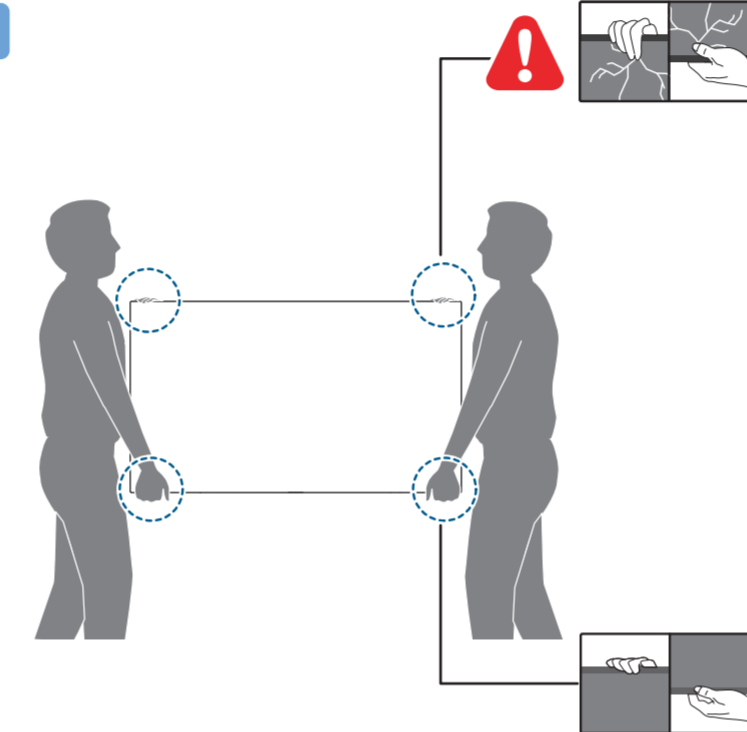

Register to find out more and get support
www.philips.com/TVsupport

A 1a 43"/50"/55"

1b 65"

2

3

B

4

5 43"/50"/55"/65"

6

7

1 65"

2 Wall Mount dimensions (x, y)

- 43" 100x200mm M6 (L: 10mm~12mm) 108 cm
- 50" 200x300mm M6 (L: 10mm~16mm) 126 cm
- 55" 200x300mm M6 (L: 10mm~16mm) 139 cm
- 65" 300x300mm M6 (L: 12mm~20mm) 164 cm

8

9

10

11