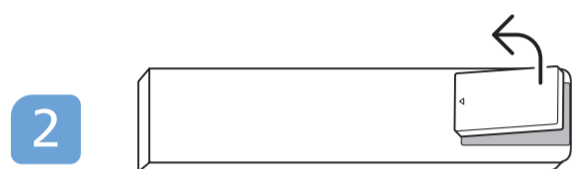

English
Български
Čeština
Hrvatski
Dans
Deutsch
Ελληνικά
Eesti

Read the safety instructions.
Прочетете инструкциите за безопасност.
Přečtěte si bezpečnostní pokyny.
Pročitajte sigurnosne upute.
Læs sikkerhedsforskrifterne.
Lesen Sie die Sicherheitshinweise.
Διαβάστε τις οδηγίες ασφαλείας.
Lugege ohutusnõudeid.

Español
Français
Italiano
Қазақша
Latviešu
Lietuvių
Magyar
Nederlands
Norsk

Lea las instrucciones de seguridad.
Lisez les consignes de sécurité.
Leggere le istruzioni di sicurezza.
Қорғаныстық нұсқаулар.
Izlasiet drošības norādījumus.
Perskaitykite saugos instrukcijas.
Olvasa el a biztonságí utasításokat.
Lees de veiligheidsvoorschriften.
Les sikkerhetsforskriftene.

Polski
Português
Română
Русский
Srpski
Slovenščina
Slovenský
Suomi

Zapoznaj się z instrukcjami bezpieczeństwa.
Leia as instruções de segurança.
Citiți instrucțiunile de siguranță.
Читайте инструкции по технике безопасности.
Pročitajte bezbednosna uputstva.
Preberite varnostna navodila.
Prečítajte si bezpečnostní pokyny.
Lue turvaohjeet.

Svenska
தமிழ்
Türkçe
Українська

Läs säkerhetsinstruktionerna.
ໂປ່ງຄວາມທ່າວະນໍາດ້ານຄວາມປອດຄວບ
Güvenlik talimatlarını okuyun.
Читайте інструкції з техніки безпеки.
قراءة تعليمات السلامة.
קרא את הוראות הבטיחות
עברית

AMBILIGHT tv