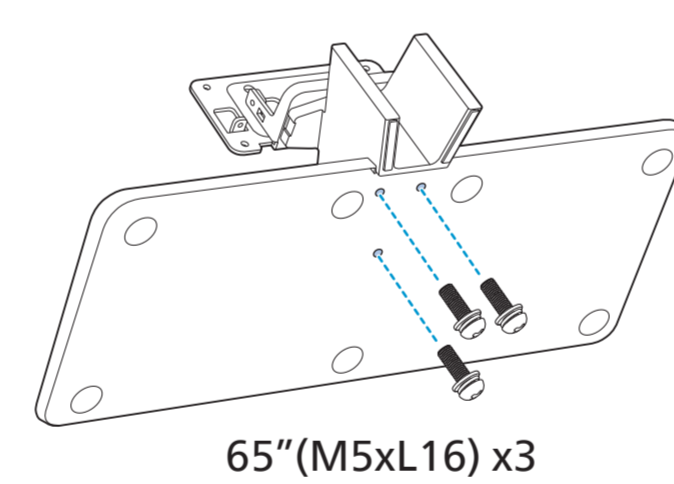

6

7

1 65"

2 Wall Mount dimensions (x, y)

- 43" 100x200mm M6 (L: 10mm~12mm) 108 cm
- 50" 200x300mm M6 (L: 10mm~16mm) 126 cm
- 55" 200x300mm M6 (L: 10mm~16mm) 139 cm
- 65" 300x300mm M6 (L: 12mm~20mm) 164 cm