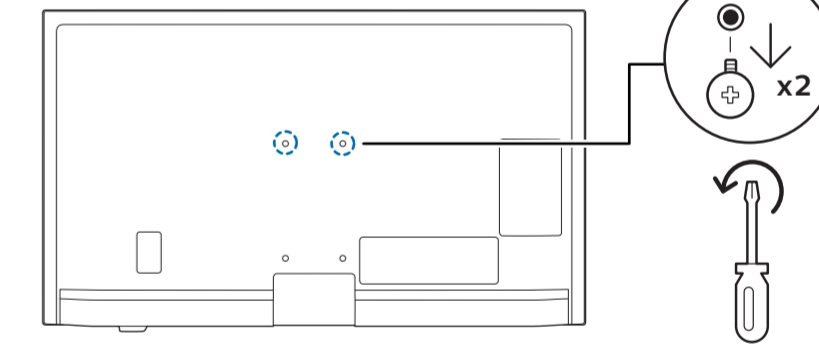

6

7

1 65"

2 Wall Mount dimensions (x, y)

- 43" 100x200mm M6 (L: 10mm~12mm) 108 cm
- 50" 200x300mm M6 (L: 10mm~16mm) 126 cm
- 55" 200x300mm M6 (L: 10mm~16mm) 139 cm
- 65" 300x300mm M6 (L: 12mm~20mm) 164 cm