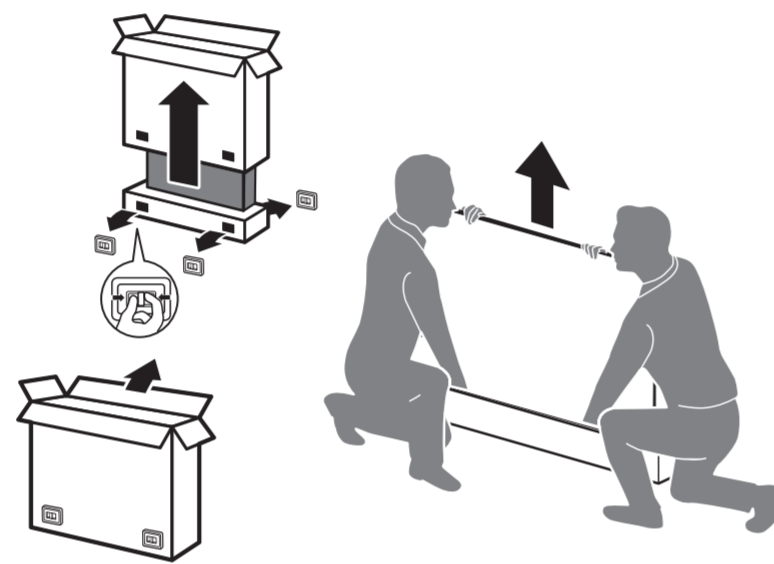

Register to find out more and get support
www.philips.com/TVsupport

A 1a 43"/50"/55"

1b 65"

2

3

B

4

5 43"/50"/55"/65"

6

7

1 65"

2 Wall Mount dimensions (x, y)

- 43" 100x200mm M6 (L: 10mm~12mm) 108 cm
- 50" 200x300mm M6 (L: 10mm~16mm) 126 cm
- 55" 200x300mm M6 (L: 10mm~16mm) 139 cm
- 65" 300x300mm M6 (L: 12mm~20mm) 164 cm