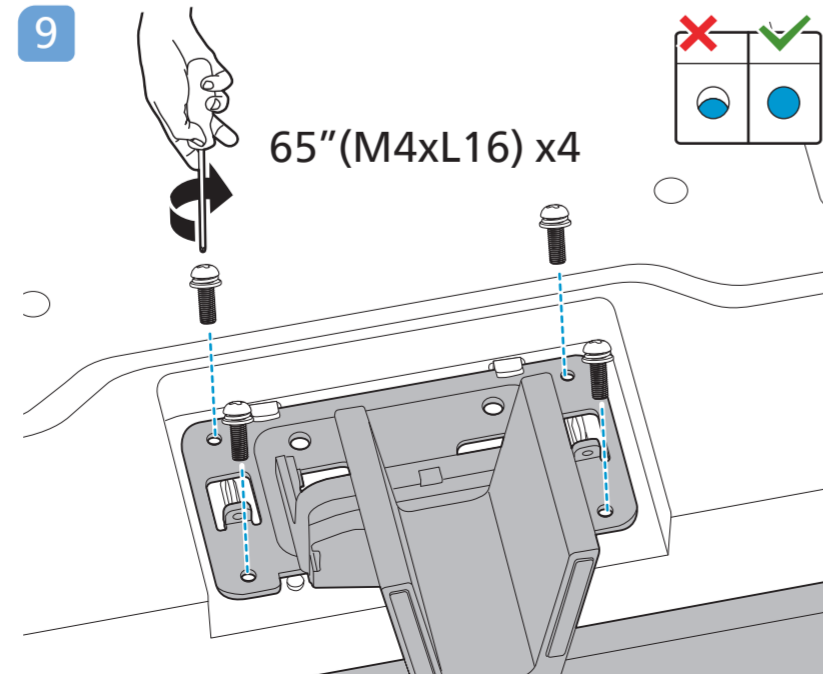

Register to find out more and get support
www.philips.com/TVsupport

A 1a 43"/50"/55"

1b 65"

2

3

B

4

5 43"/50"/55"/65"

6

7

1 65"

2 Wall Mount dimensions (x, y)

- 43" 100x200mm M6 (L: 10mm~12mm) 108 cm
- 50" 200x300mm M6 (L: 10mm~16mm) 126 cm
- 55" 200x300mm M6 (L: 10mm~16mm) 139 cm
- 65" 300x300mm M6 (L: 12mm~20mm) 164 cm

8

9

10

11