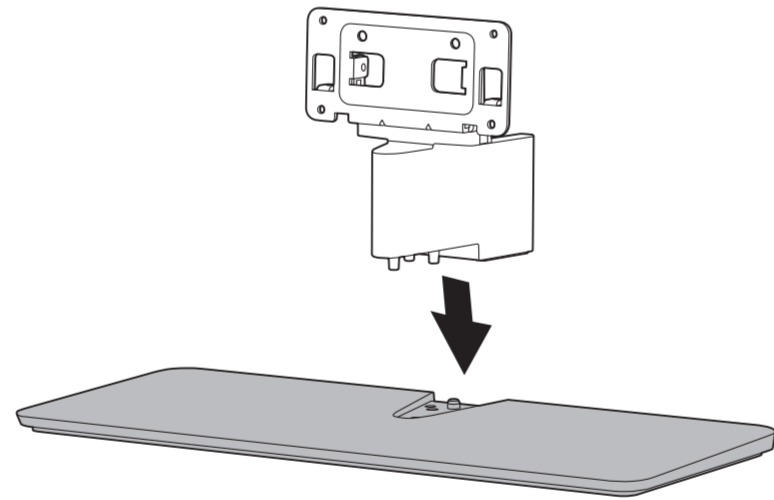

Register to find out more and get support
www.philips.com/TVsupport

A 1a 43"/50"/55"

1b 65"

2

3

B

4

5 43"/50"/55"/65"

6

7

1 65"

2 Wall Mount dimensions (x, y)

- 43" 100x200mm M6 (L: 10mm~12mm) 108 cm
- 50" 200x300mm M6 (L: 10mm~16mm) 126 cm
- 55" 200x300mm M6 (L: 10mm~16mm) 139 cm
- 65" 300x300mm M6 (L: 12mm~20mm) 164 cm