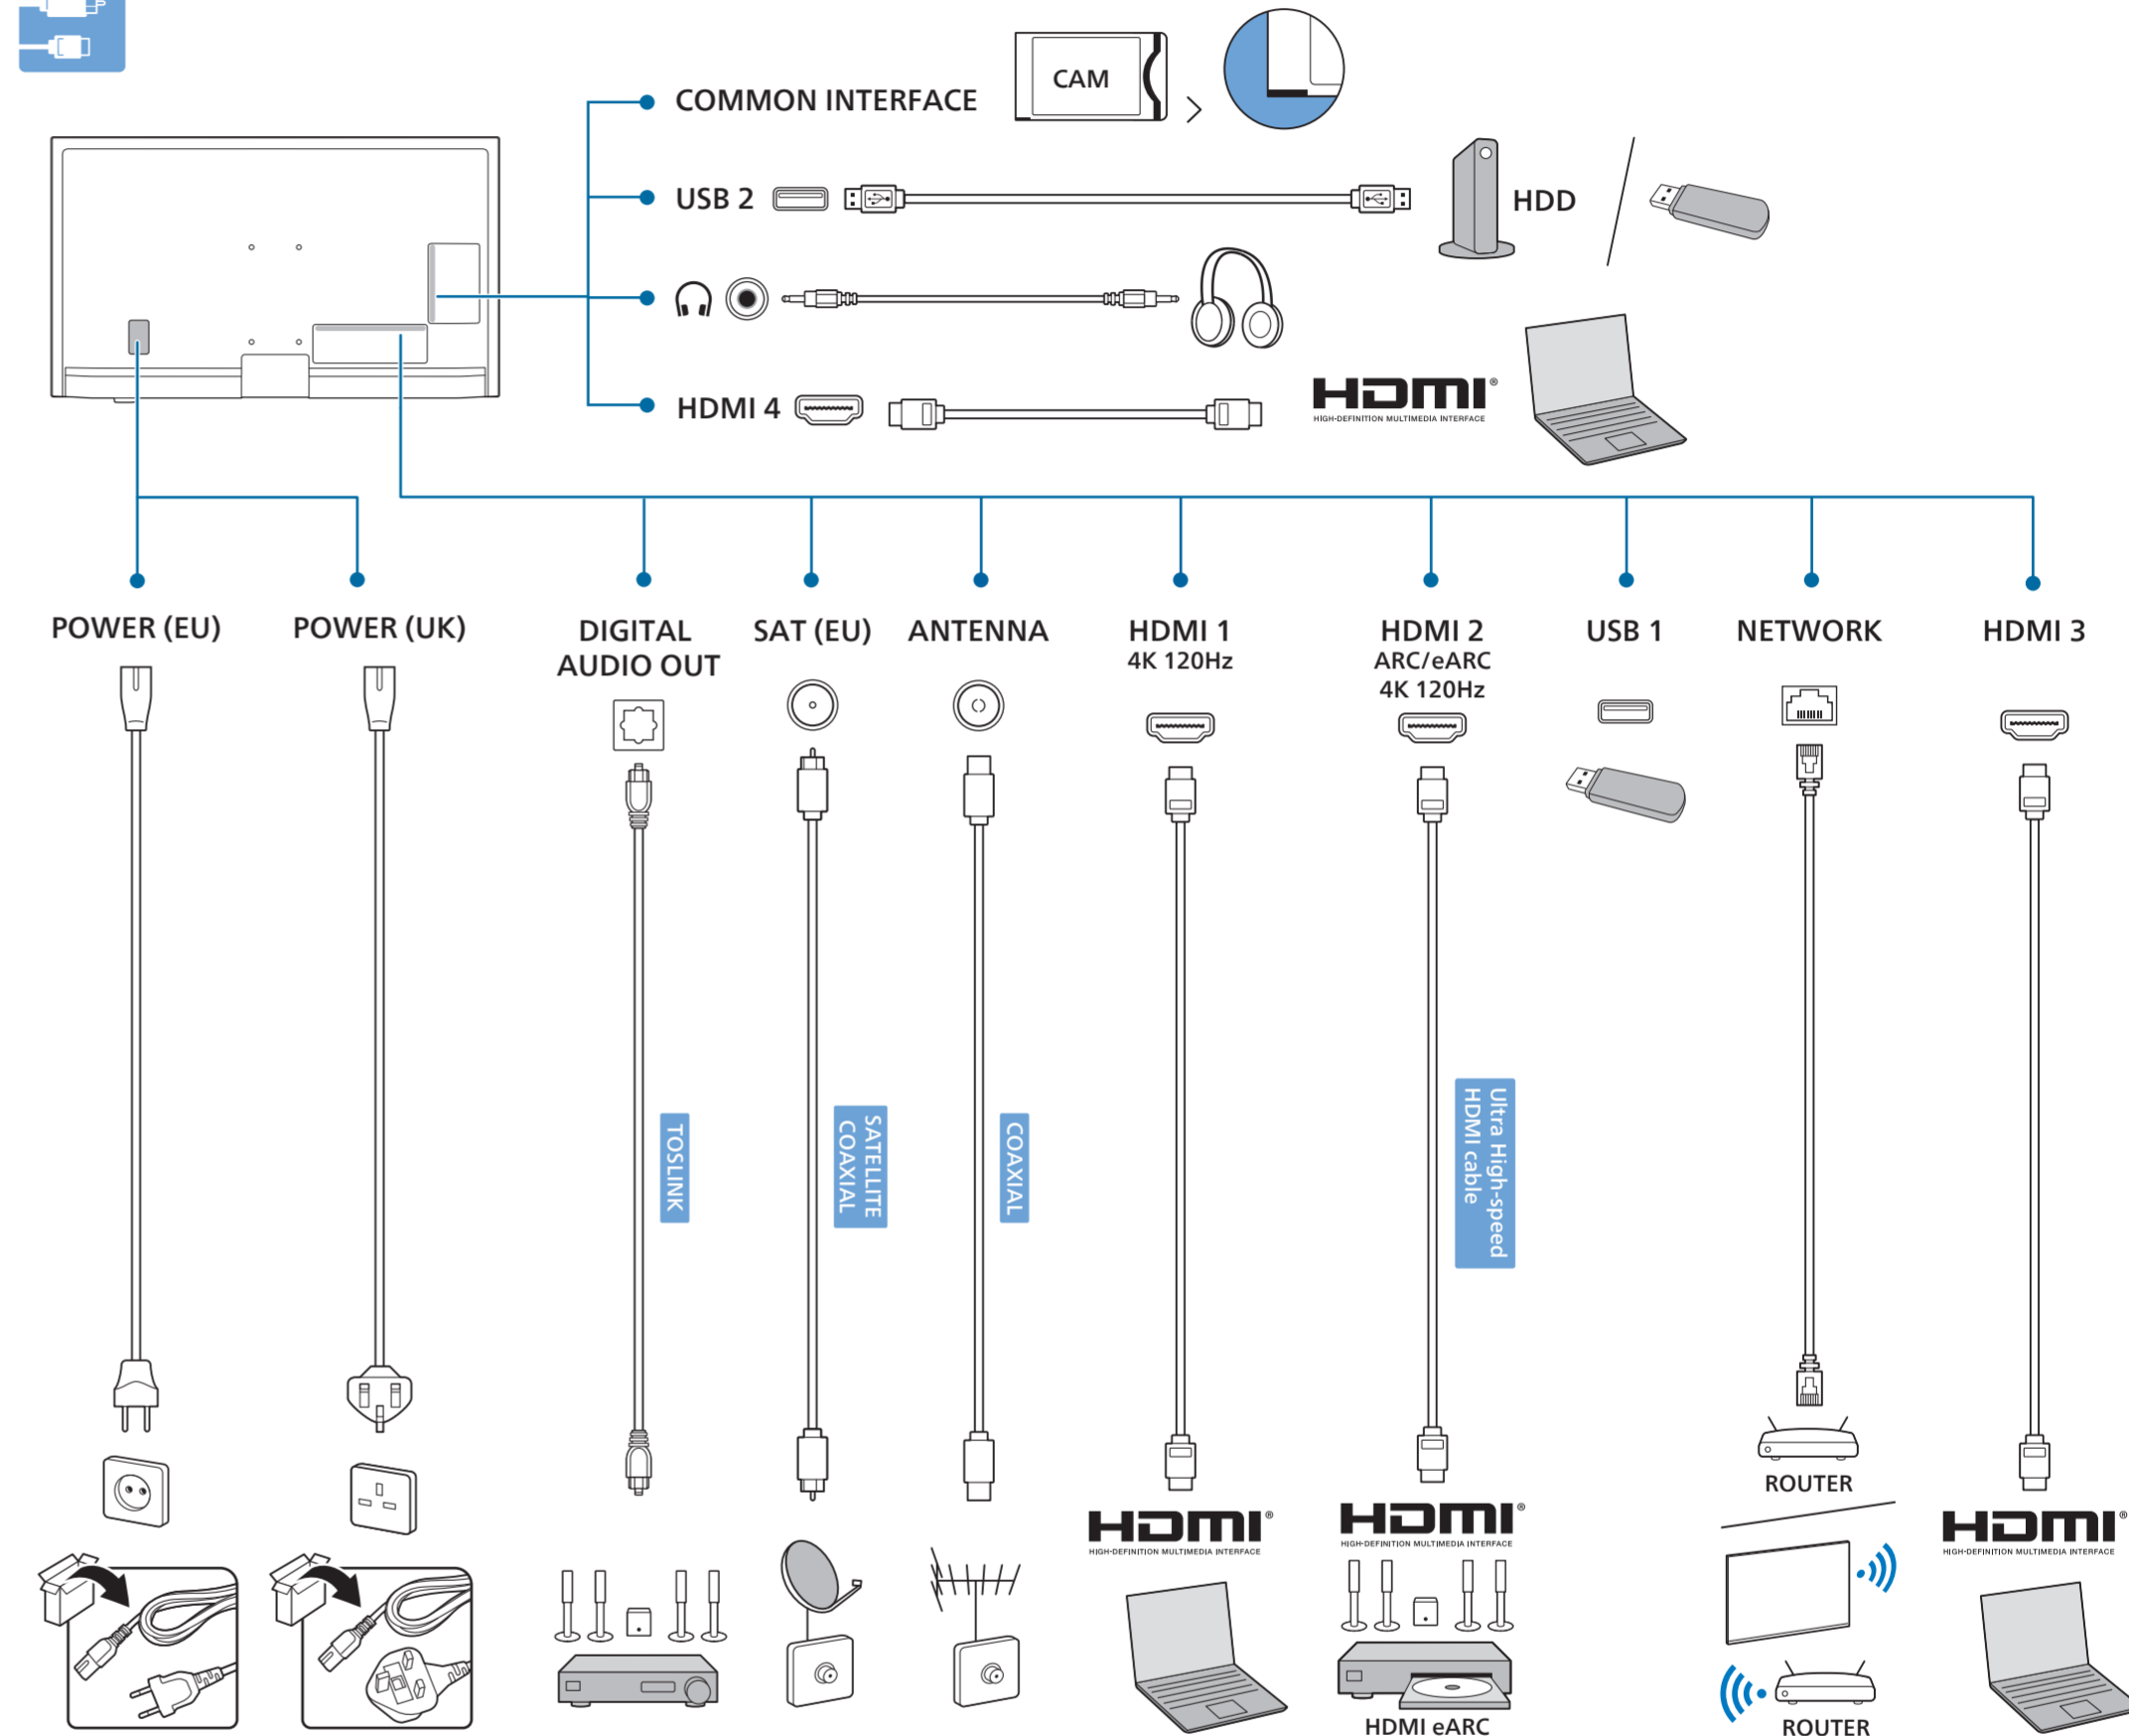

English
Български
Čeština
Hrvatski
Dans
Deutsch
Ελληνικά
Eesti

Read the safety instructions.
Прочетете инструкциите за безопасност.
Přečtěte si bezpečnostní pokyny.
Pročitajte sigurnosne upute.
Læs sikkerhedsforskrifterne.
Lesen Sie die Sicherheitshinweise.
Διαβάστε τις οδηγίες ασφαλείας.
Lugege ohutusnõudeid.

Español
Français
Italiano
Қазақша
Latviešu
Lietuvių
Magyar
Nederlands
Norsk

Lea las instrucciones de seguridad.
Lisez les consignes de sécurité.
Leggere le istruzioni di sicurezza.
Қорғаныстық нұсқаулар.
Izlasiet drošības norādījumus.
Perskaitykite saugos instrukcijas.
Olvasa el a biztonságí utasításokat.
Lees de veiligheidsvoorschriften.
Les sikkerhetsforskriftene.

Polski
Português
Română
Русский
Srpski
Slovenščina
Slovenský
Suomi

Zapoznaj się z instrukcjami bezpieczeństwa.
Leia as instruções de segurança.
Citiți instrucțiunile de siguranță.
Читайте инструкции по технике безопасности.
Pročitajte bezbednosna uputstva.
Preberite varnostna navodila.
Prečítajte si bezpečnostní pokyny.
Lue turvaohjeet.

Svenska
தமிழ்
Türkçe
Українська

Läs säkerhetsinstruktionerna.
ໂປ່ງຄວາມທ່າວະນໍາດ້ານຄວາມປອດຄວບ
Güvenlik talimatlarını okuyun.
Читайте інструкції з техніки безпеки.
قراءة تعليمات السلامة.
קרא את הוראות הבטיחות
עברית