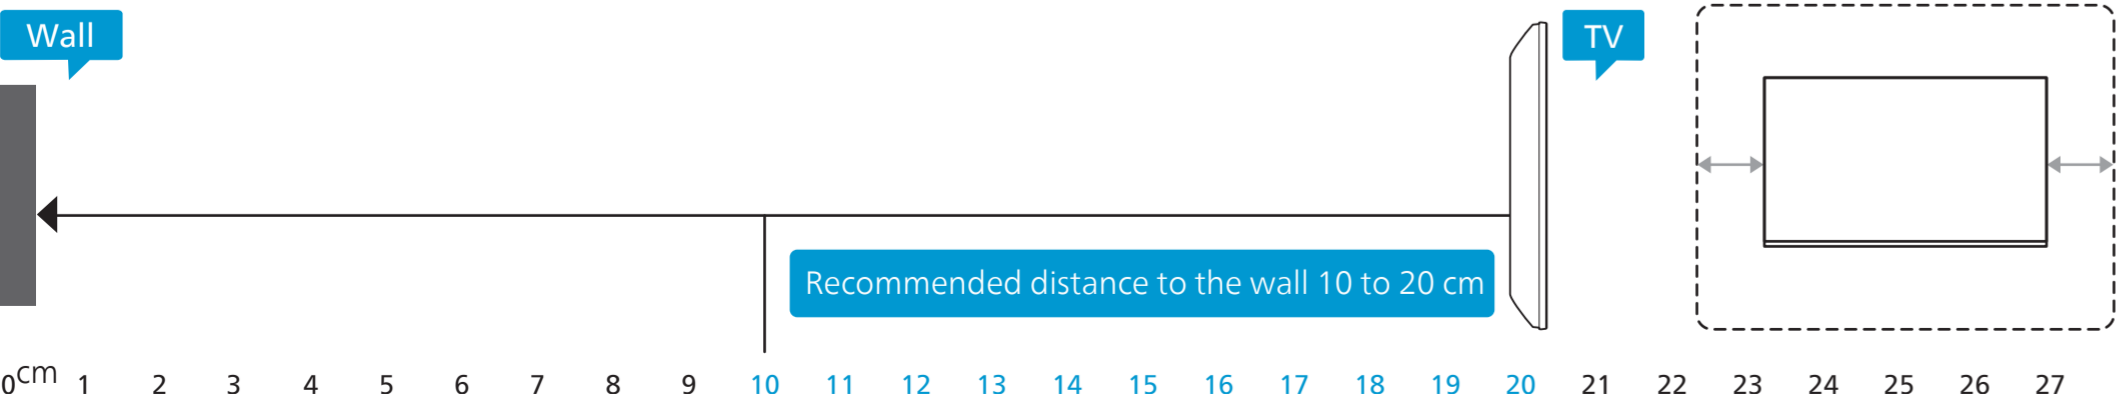

AMBILIGHT tv