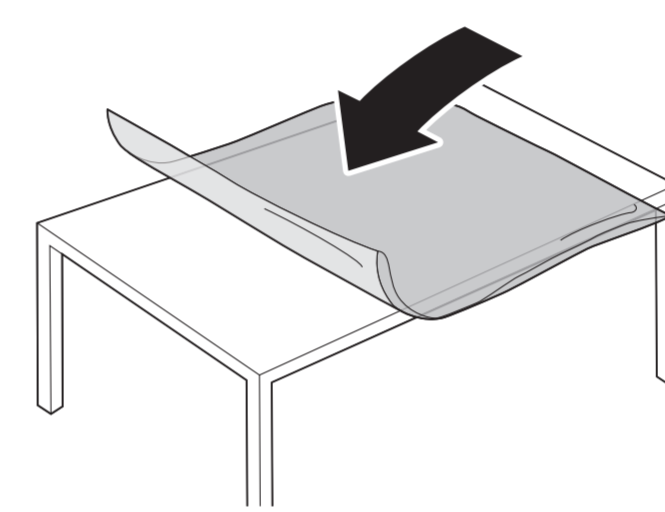

Register to find out more and get support
www.philips.com/TVsupport

A 1a 43"/50"/55"

1b 65"

2

3

B

4

5 43"/50"/55"/65"

6

7

1 65"

2 Wall Mount dimensions (x, y)

- 43" 100x200mm M6 (L: 10mm~12mm) 108 cm
- 50" 200x300mm M6 (L: 10mm~16mm) 126 cm
- 55" 200x300mm M6 (L: 10mm~16mm) 139 cm
- 65" 300x300mm M6 (L: 12mm~20mm) 164 cm