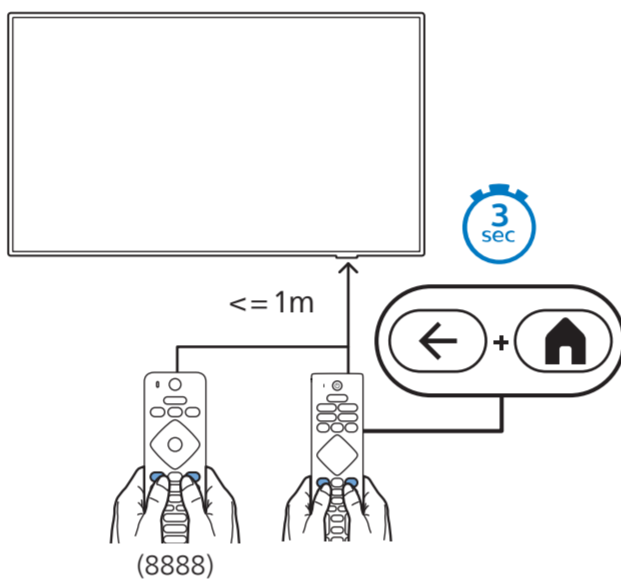

English
Български
Čeština
Hrvatski
Dans
Deutsch
Ελληνικά
Eesti

Read the safety instructions.
Прочетете инструкциите за безопасност.
Přečtěte si bezpečnostní pokyny.
Pročitajte sigurnosne upute.
Læs sikkerhedsforskrifterne.
Lesen Sie die Sicherheitshinweise.
Διαβάστε τις οδηγίες ασφαλείας.
Lugege ohutusnõudeid.

Español
Français
Italiano
Қазақша
Latviešu
Lietuvių
Magyar
Nederlands
Norsk

Lea las instrucciones de seguridad.
Lisez les consignes de sécurité.
Leggere le istruzioni di sicurezza.
Қорғаныстық нұсқаулар.
Izlasiet drošības norādījumus.
Perskaitykite saugos instrukcijas.
Olvasa el a biztonságí utasításokat.
Lees de veiligheidsvoorschriften.
Les sikkerhetsforskriftene.

Polski
Português
Română
Русский
Srpski
Slovenščina
Slovenský
Suomi

Zapoznaj się z instrukcjami bezpieczeństwa.
Leia as instruções de segurança.
Citiți instrucțiunile de siguranță.
Читайте инструкции по технике безопасности.
Pročitajte bezbednosna uputstva.
Preberite varnostna navodila.
Prečítajte si bezpečnostní pokyny.
Lue turvaohjeet.

Svenska
தமிழ்
Türkçe
Українська

Läs säkerhetsinstruktionerna.
ໂປ່ງຄວາມທ່າວະນໍາດ້ານຄວາມປອດຄວບ
Güvenlik talimatlarını okuyun.
Читайте інструкції з техніки безпеки.
قراءة تعليمات السلامة.
קרא את הוראות הבטיחות
עברית

AMBILIGHT tv