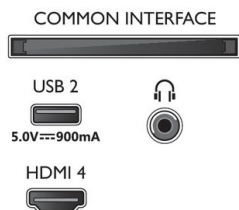

Design

- Colours of TV: Anthracite grey bezel
- Stand design: Anthracite grey offset sticks

Dimensions

- Box dimensions (W x H x D): 1100.0 x 695.0 x 140.0 mm

- Set dimensions (W x H x D): 963.0 x 557.0 x 77.0 mm
- Set dimensions with stand (W x H x D): 963.0 x 584.0/ 629.0 x 226.0 mm
- Product weight: 8.8 kg
- Product weight (+stand): 9.2 kg
- Weight incl. Packaging: 12.0 kg
- Wall-mount compatible: 100 x 200 mm
- Stand dimensions (W x H x D): 785.0 x 26.0/ 71.0 x 226.0 mm
- Distance between 2 stands: 785.0 mm
- Stand height to TV bottom edge: 26.0/71.0 mm

Accessories

- Included accessories: Remote Control, 2 x AAA Batteries, Tabletop stand, Power cord, Quick start guide, Legal and safety brochure

EU Energy card

- EPREL registration numbers: tbc
- Energy class for SDR: n.a.
- On mode power demand for SDR: tbc kWh/1000h
- Energy class for HDR: n.a.
- On mode power demand for HDR: tbc kWh/1000h
- Off mode power consumption: n.a.
- Networked standby mode: 2.0 W
- Panel technology used: LED LCD

Connections

Side

Bottom

Issue date 2023-04-02

Version: 2.3.2

12 NC: 8670 001 88184
EAN: 87 18863 03698 3

© 2023 Koninklijke Philips N.V.
All Rights reserved.

Specifications are subject to change without notice.
Trademarks are the property of Koninklijke Philips N.V.
or their respective owners.