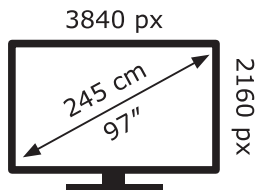

ENERG

LG Electronics

OLED97G29LA

183 kWh/1000h

ABCDEF**G**

383 kWh/1000h

2019/2013