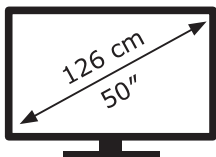

ENERG

LG Electronics

50QNED85T6A

54 kWh/1000h

ABCDEF**G**

110 kWh/1000h

3840 px

2160 px