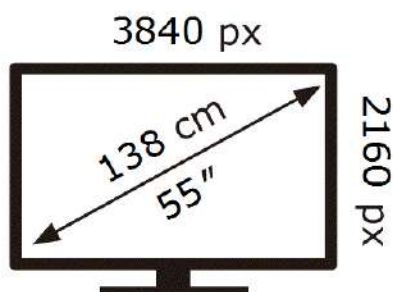

# ENERGY

SAMSUNG

TQ55QN85CAT

**77** kWh/1000h

ABCDEF **G**

**155** kWh/1000h

2019/2013