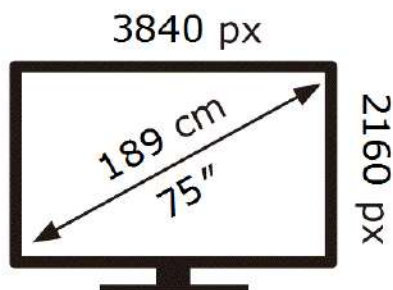

ENERGY

SAMSUNG

TU75CU7105K

129 kWh/1000h

ABCDEF **G**

229 kWh/1000h

2019/2013