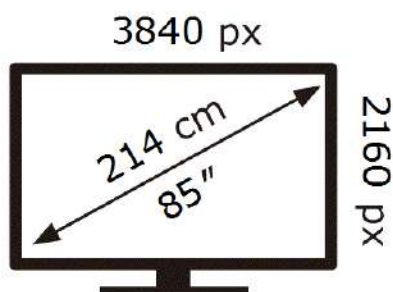

ENERGY

SAMSUNG

TU85CU7105K

147 kWh/1000h

ABCDEF **G**

230 kWh/1000h

2019/2013