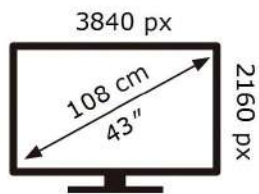

ENERG ⚡

SAMSUNG

TQ43LS03BGU

54 kWh/1000h

ABCDEF **G**

HDR

115 kWh/1000h

2019/2013