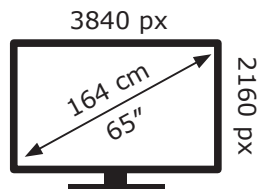

# ENERG

LG Electronics

65UN85006LA

**135** kWh/1000h

ABCDEF**G**

**163** kWh/1000h

2019/2013