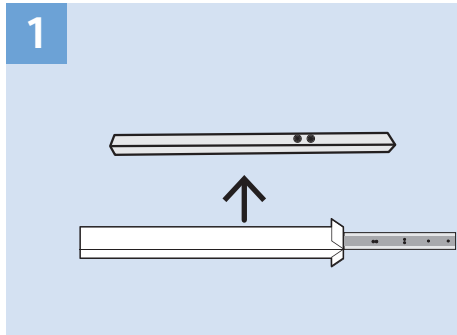

2

3

1b 65"

6

7

4

3

4

5

6

7

8

VESA (x, y)
55" (139 cm) 400x400 M6
65" (165 cm) 400x400 M6

www.philips.com/connectivityguide

Home Theatre System - HDMI ARC

Digital Audio System - OPTICAL