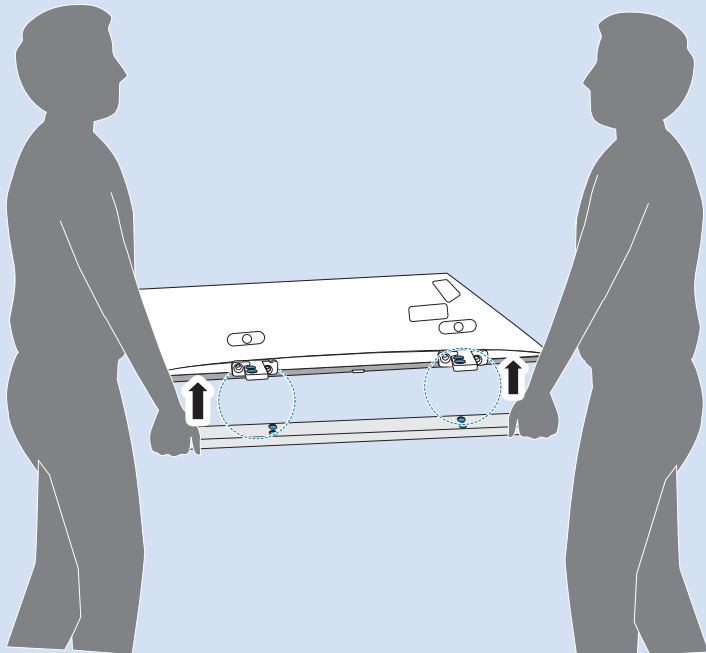

5

6

7

8

VESA (x, y)
55" (139 cm) 400x400 M6
65" (165 cm) 400x400 M6

www.philips.com/connectivityguide

Home Theatre System - HDMI ARC

Digital Audio System - OPTICAL