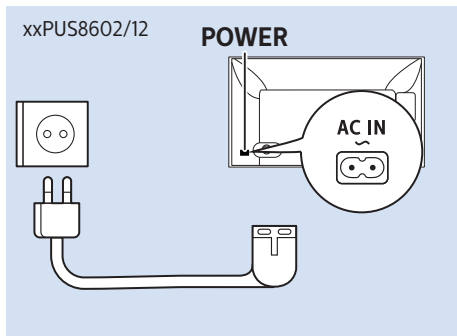

5

6

7

8

VESA (x, y)
55" (139 cm) 400x400 M6
65" (165 cm) 400x400 M6

www.philips.com/connectivityguide

Home Theatre System - HDMI ARC

Digital Audio System - OPTICAL