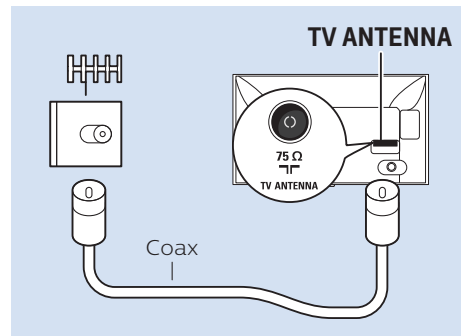

5

6

7

8

VESA (x, y)
55" (139 cm) 400x400 M6
65" (165 cm) 400x400 M6

www.philips.com/connectivityguide

Home Theatre System - HDMI ARC

Digital Audio System - OPTICAL