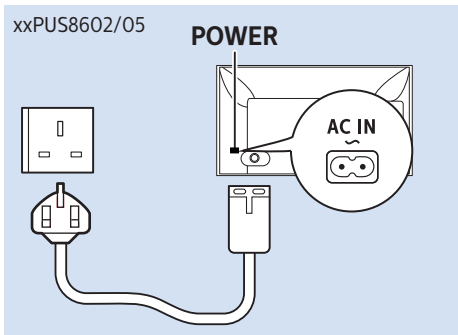

5

6

7

8

VESA (x, y)
55" (139 cm) 400x400 M6
65" (165 cm) 400x400 M6

www.philips.com/connectivityguide

Home Theatre System - HDMI ARC

Digital Audio System - OPTICAL