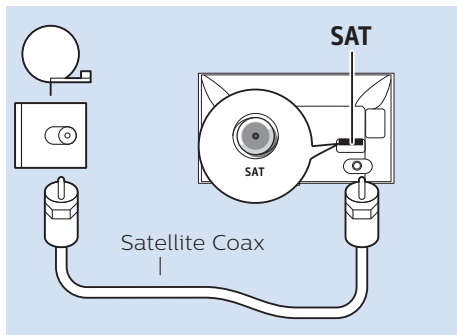

5

6

7

8

VESA (x, y)
55" (139 cm) 400x400 M6
65" (165 cm) 400x400 M6

www.philips.com/connectivityguide

Home Theatre System - HDMI ARC

Digital Audio System - OPTICAL