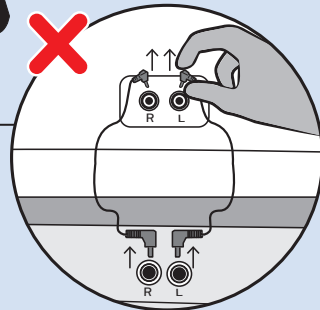

5

6

7

8

VESA (x, y)
55" (139 cm) 400x400 M6
65" (165 cm) 400x400 M6

www.philips.com/connectivityguide

Home Theatre System - HDMI ARC

Digital Audio System - OPTICAL