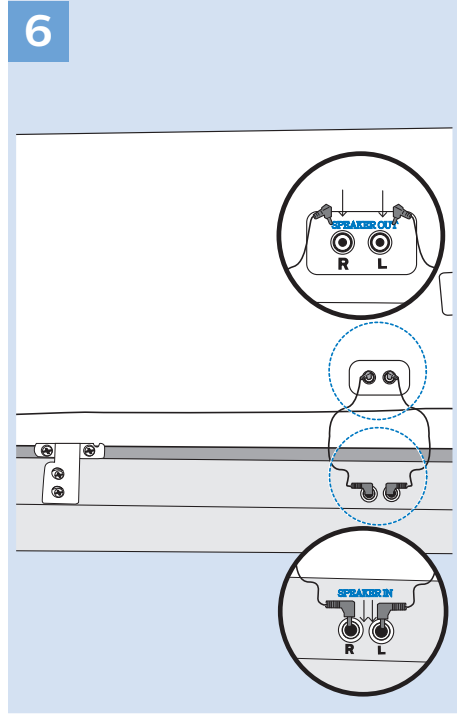

5

6

7

8

VESA (x, y)
55" (139 cm) 400x400 M6
65" (165 cm) 400x400 M6

www.philips.com/connectivityguide

Home Theatre System - HDMI ARC

Digital Audio System - OPTICAL