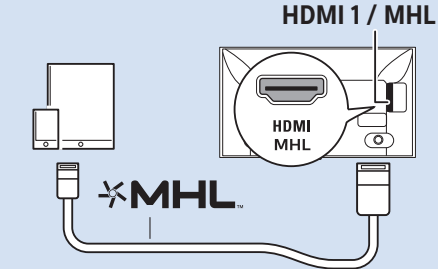

5

6

7

8

VESA (x, y)
55" (139 cm) 400x400 M6
65" (165 cm) 400x400 M6

www.philips.com/connectivityguide

Home Theatre System - HDMI ARC

Digital Audio System - OPTICAL

Headphones

MHL

Network - Wireless

Network - Wired

Computer - HDMI

USB Flash Drive

USB Hard Drive

Multimedia Player (UHD Video source)