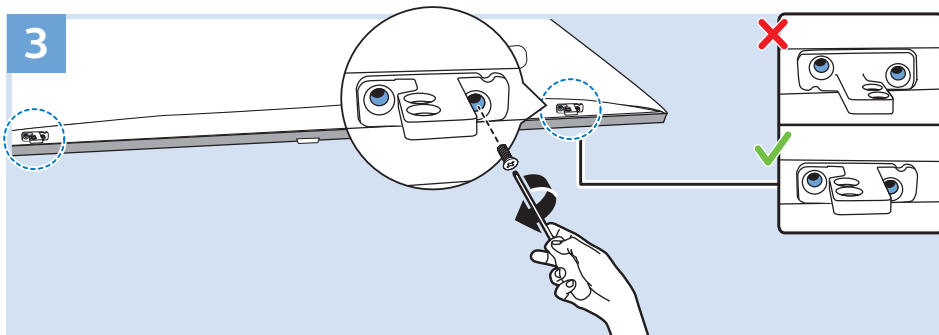

2

3

1b 65"

6

7

4

3

4

5

6

7

8

VESA (x, y)
55" (139 cm) 400x400 M6
65" (165 cm) 400x400 M6

www.philips.com/connectivityguide

Home Theatre System - HDMI ARC

Digital Audio System - OPTICAL