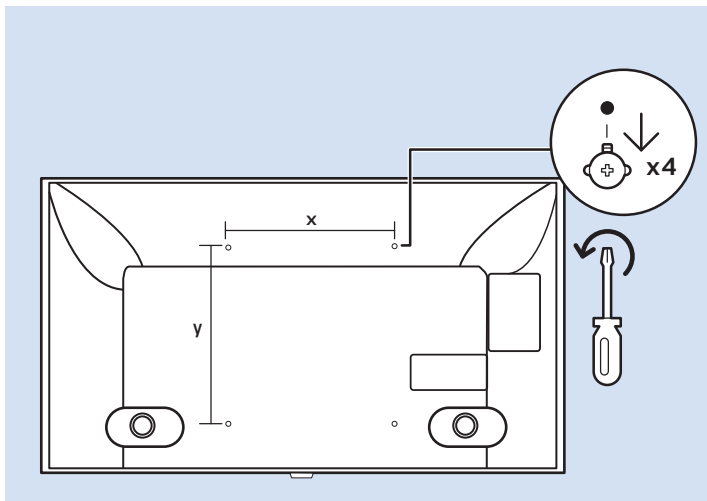

5

6

7

8

VESA (x, y)
55" (139 cm) 400x400 M6
65" (165 cm) 400x400 M6

www.philips.com/connectivityguide

Home Theatre System - HDMI ARC

Digital Audio System - OPTICAL