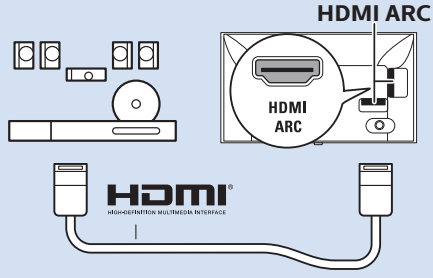

5

6

7

8

VESA (x, y)
55" (139 cm) 400x400 M6
65" (165 cm) 400x400 M6

www.philips.com/connectivityguide

Home Theatre System - HDMI ARC

Digital Audio System - OPTICAL

Headphones

MHL

Network - Wireless

Network - Wired

Computer - HDMI

USB Flash Drive

USB Hard Drive

Multimedia Player (UHD Video source)