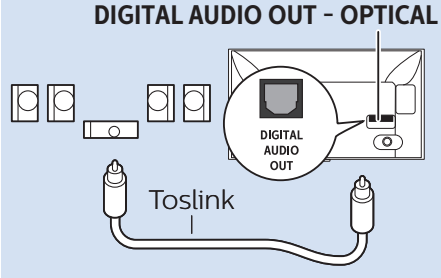

5

6

7

8

VESA (x, y)
55" (139 cm) 400x400 M6
65" (165 cm) 400x400 M6

www.philips.com/connectivityguide

Home Theatre System - HDMI ARC

Digital Audio System - OPTICAL

Headphones

MHL

Network - Wireless

Network - Wired

Computer - HDMI

USB Flash Drive

USB Hard Drive

Multimedia Player (UHD Video source)