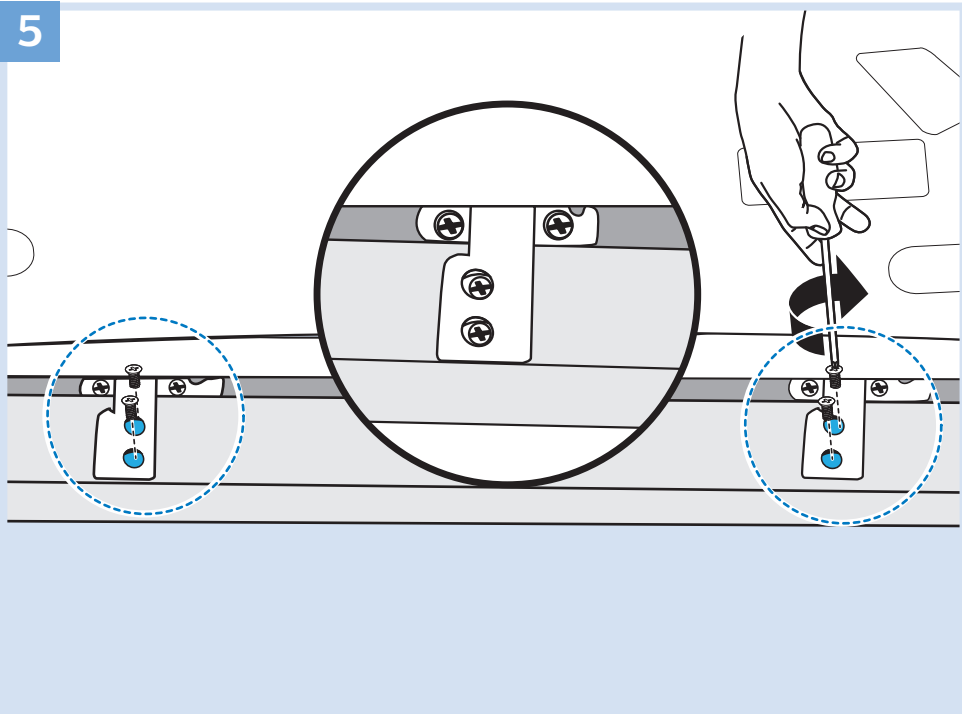

2

3

1b 65"

6

7

4

3

4

5

6

7

8

VESA (x, y)
55" (139 cm) 400x400 M6
65" (165 cm) 400x400 M6

www.philips.com/connectivityguide

Home Theatre System - HDMI ARC

Digital Audio System - OPTICAL