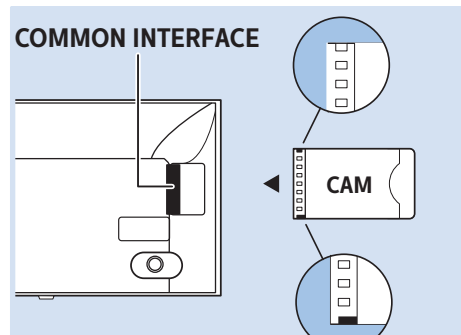

5

6

7

8

VESA (x, y)
55" (139 cm) 400x400 M6
65" (165 cm) 400x400 M6

www.philips.com/connectivityguide

Home Theatre System - HDMI ARC

Digital Audio System - OPTICAL

Headphones

MHL

Network - Wireless

Network - Wired

Computer - HDMI

USB Flash Drive

USB Hard Drive

Multimedia Player (UHD Video source)