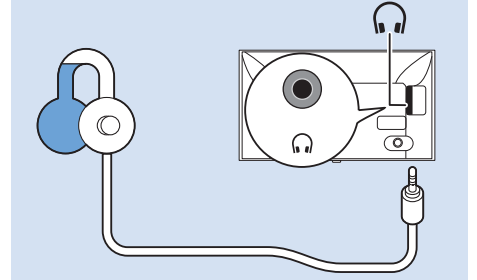

Headphones