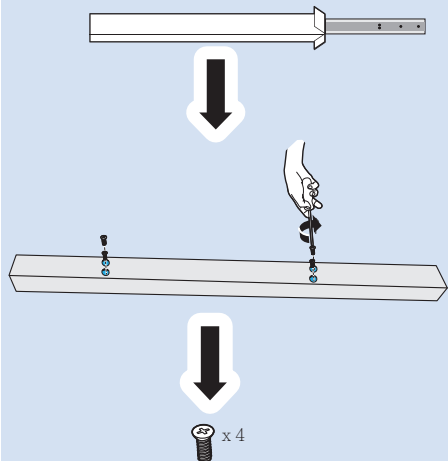

2

3

1b 65"

6

7

4

3

4

5

6

7

8

VESA (x, y)
55" (139 cm) 400x400 M6
65" (165 cm) 400x400 M6

www.philips.com/connectivityguide

Home Theatre System - HDMI ARC

Digital Audio System - OPTICAL