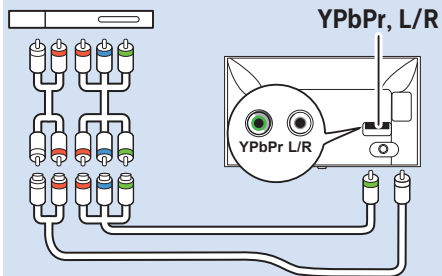

Video Player - YPbPr, L/R